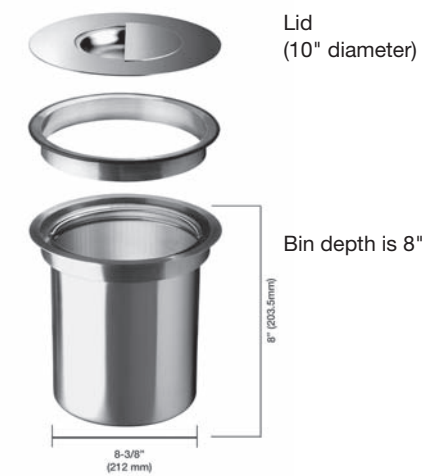

BLANCO SOLON™ COMPOST SYSTEM

Can be installed as drop-in or inset.

- 512336 Drop-in
- 512472 Flushmount