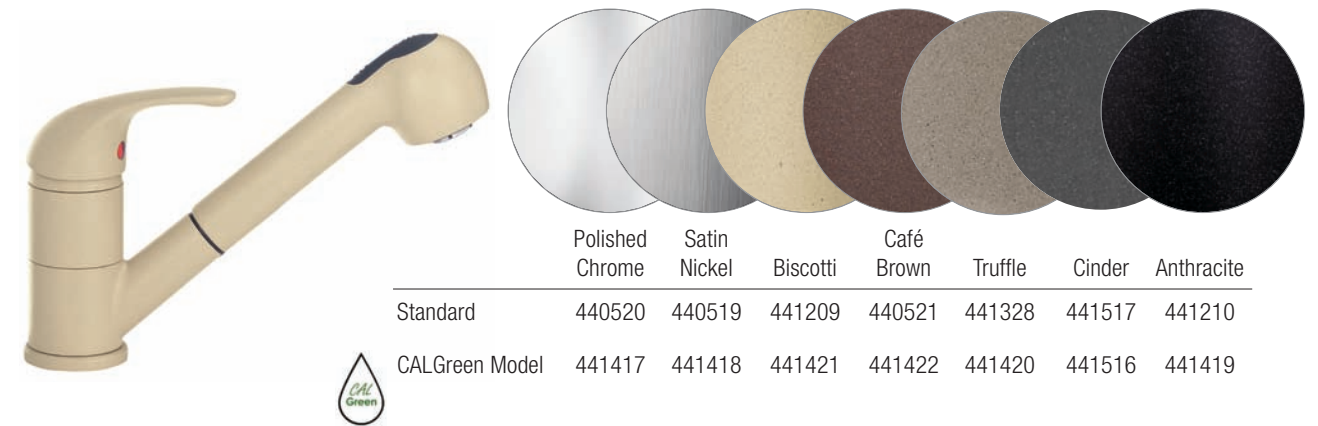

Polished Chrome	Satin Nickel	Biscotti	Café Brown	Truffle	Cinder	Anthracite
Standard	440520	440519	441209	440521	441328	441517	441210
CALGreen Model	441417	441418	441421	441422	441420	441516	441419

Reach 7-3/4"
Spout Height 4-5/8"
Faucet Height 6-1/8"

See matching Soap Dispensers on page 133.
See matching Air Gaps on pages 131 & 134.

BLANCO CLASSIC NOUVEAU™

Fresh design twist on the BLANCO CLASSIC. Effortless good looks, endless possibilities. Each BLANCO CLASSIC NOUVEAU™ faucet has an attractive loop handle and double spiral pull-out spray hose. **Best of all, it's available in a 20% water saving CALGreen model.**