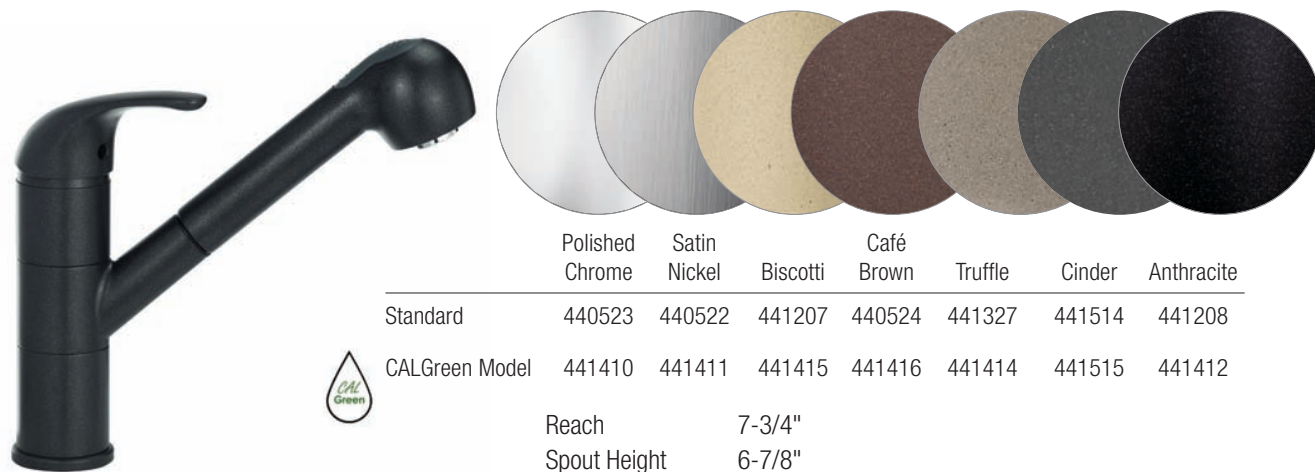

Polished Chrome	Satin Nickel	Biscotti	Café Brown	Truffle	Cinder	Anthracite
Standard	440523	440522	441207	440524	441327	441514	441208
CALGreen Model	441410	441411	441415	441416	441414	441515	441412

Reach 7-3/4"
Spout Height 6-7/8"
Faucet Height 8-1/2"

See matching Soap Dispensers on page 133.
See matching Air Gaps on pages 131 & 134.

- Solid brass body
- Ceramic disc cartridge
- 2.2 GPM flow rate
- Color-coded hot & cold supply lines
- Double spiral flexible pull-out spray hose
- Reversible mounting hardware adapts to thick or thin mounting surfaces

LIMITED LIFETIME WARRANTY

BLANCO TORINO, JR.™

Ideal for smaller areas, the BLANCO TORINO, JR.™ offers all of the features of its larger counterpart, but with a more compact design. Constructed of solid brass, this faucet is available in our new cinder finish as well as polished chrome, satin nickel, biscotti, café brown, truffle and anthracite finishes. **Available in a 20% water saving CALGreen model.**