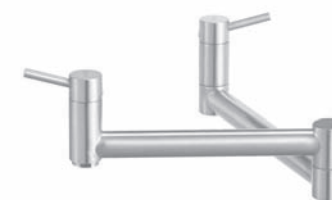

**BLANCO
CANTATA™
WALL MOUNT
POT FILLER**

Overall length 21-3/4"

Polished Chrome	Satin Nickel
441194	441195

BLANCO GRACE & BLANCO CANTATA WALLMOUNT SPECS:

- Solid brass body
- Ceramic disc cartridge
- 2.2 GPM flow rate
- Dual shut-off valves
- **Cold water only**

LIMITED LIFETIME WARRANTY