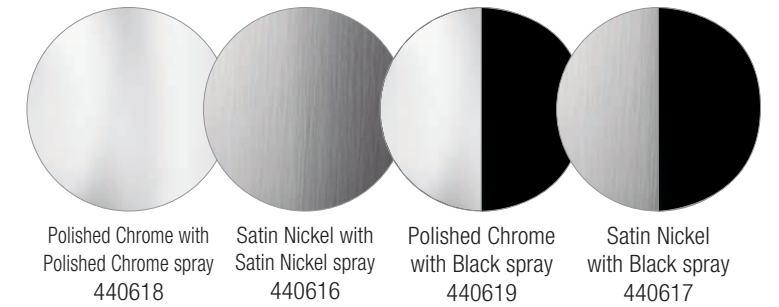

**BLANCO SONOMA™
WITH PULL-DOWN SPRAY**

The new BLANCO SONOMA™ pull-down faucet offers enduring style that simply transcends trends. With clean lines and an ergonomic pull-down spray, it's a lasting value. **Available in a 20% water saving CAL Green model.**

	Polished Chrome	Stainless Steel
Standard	441646	441647
CALGreen Model	441648	441649
Reach	8-1/2"	
Spout Height	7-1/2"	
Faucet Height	15"	

See matching Soap Dispensers on page 132.
See matching Air Gaps on page 131.

- Solid brass body
- Ceramic disc cartridge
- 2.2 GPM flow rate
- Color-coded hot & cold supply lines
- Reversible mounting hardware adapts to thick or thin mounting surfaces (kitchen faucet only)

LIMITED LIFETIME WARRANTY

**BLANCO RADOS™ WITH
PULL-DOWN SPRAY**

Beauty meets functionality in this contemporary faucet. Choose from a variety of finishes for the faucet and the spray, each designed with a solid brass body and flexible pull-down spray hose.

Reach	10"
Spout Height	8-1/2"
Faucet Height	15"

See matching Soap Dispensers on page 132.
See matching Air Gaps on pages 131 & 134.

**BLANCO RADOS™
BAR FAUCET**

This contemporary bar faucet has a stunning presence. Also available as a kitchen faucet, this design features clean, modern lines and a choice of finishes including polished chrome and satin nickel.

Reach	7"
Spout Height	9-1/2"
Faucet Height	13-1/8"

See matching Soap Dispensers on page 132.
See matching Air Gaps on page 131.

- Solid brass body
- Ceramic disc cartridge
- 2.2 GPM flow rate
- Color-coded hot & cold supply lines
- Double spiral flexible pull-out spray hose
- Reversible mounting hardware adapts to thick or thin mounting surfaces (kitchen faucets only)