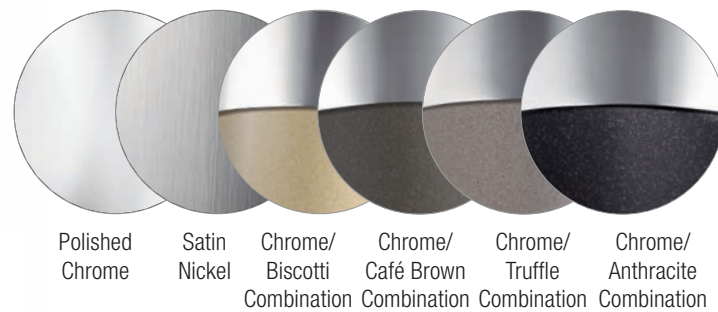

Polished Chrome    Satin Nickel

	Polished Chrome	Satin Nickel
Standard	441403	441404
CALGreen Model	441430	441431
Reach	8-1/2"	
Spout Height	9-3/4"	
Faucet Height	11"	

See matching Soap Dispensers on pages 132 & 133.  
See matching Air Gaps on page 131.

**BLANCO PURUS I™**  
ELEGANT COLORS  
COORDINATE WITH  
SILGRANIT® II SINKS

**BLANCO PURUS I™  
WITH SIDE SPRAY**

Inspired by modern architecture, this faucet has a personality all its own – with or without the side spray option. With its solid pillar base, discreet side lever, curved angles and color-coded hot and cold supply lines, this style adds an effortless touch of elegance. Coordinates tastefully with SILGRANIT® II sinks.

	Polished Chrome	Satin Nickel	Chrome/ Biscotti Combination	Chrome/ Café Brown Combination	Chrome/ Truffle Combination	Chrome/ Anthracite Combination
With spray	440603	440601	441206	441204	441330	440602
Without spray	440600	440598	441205	441203	441329	440599