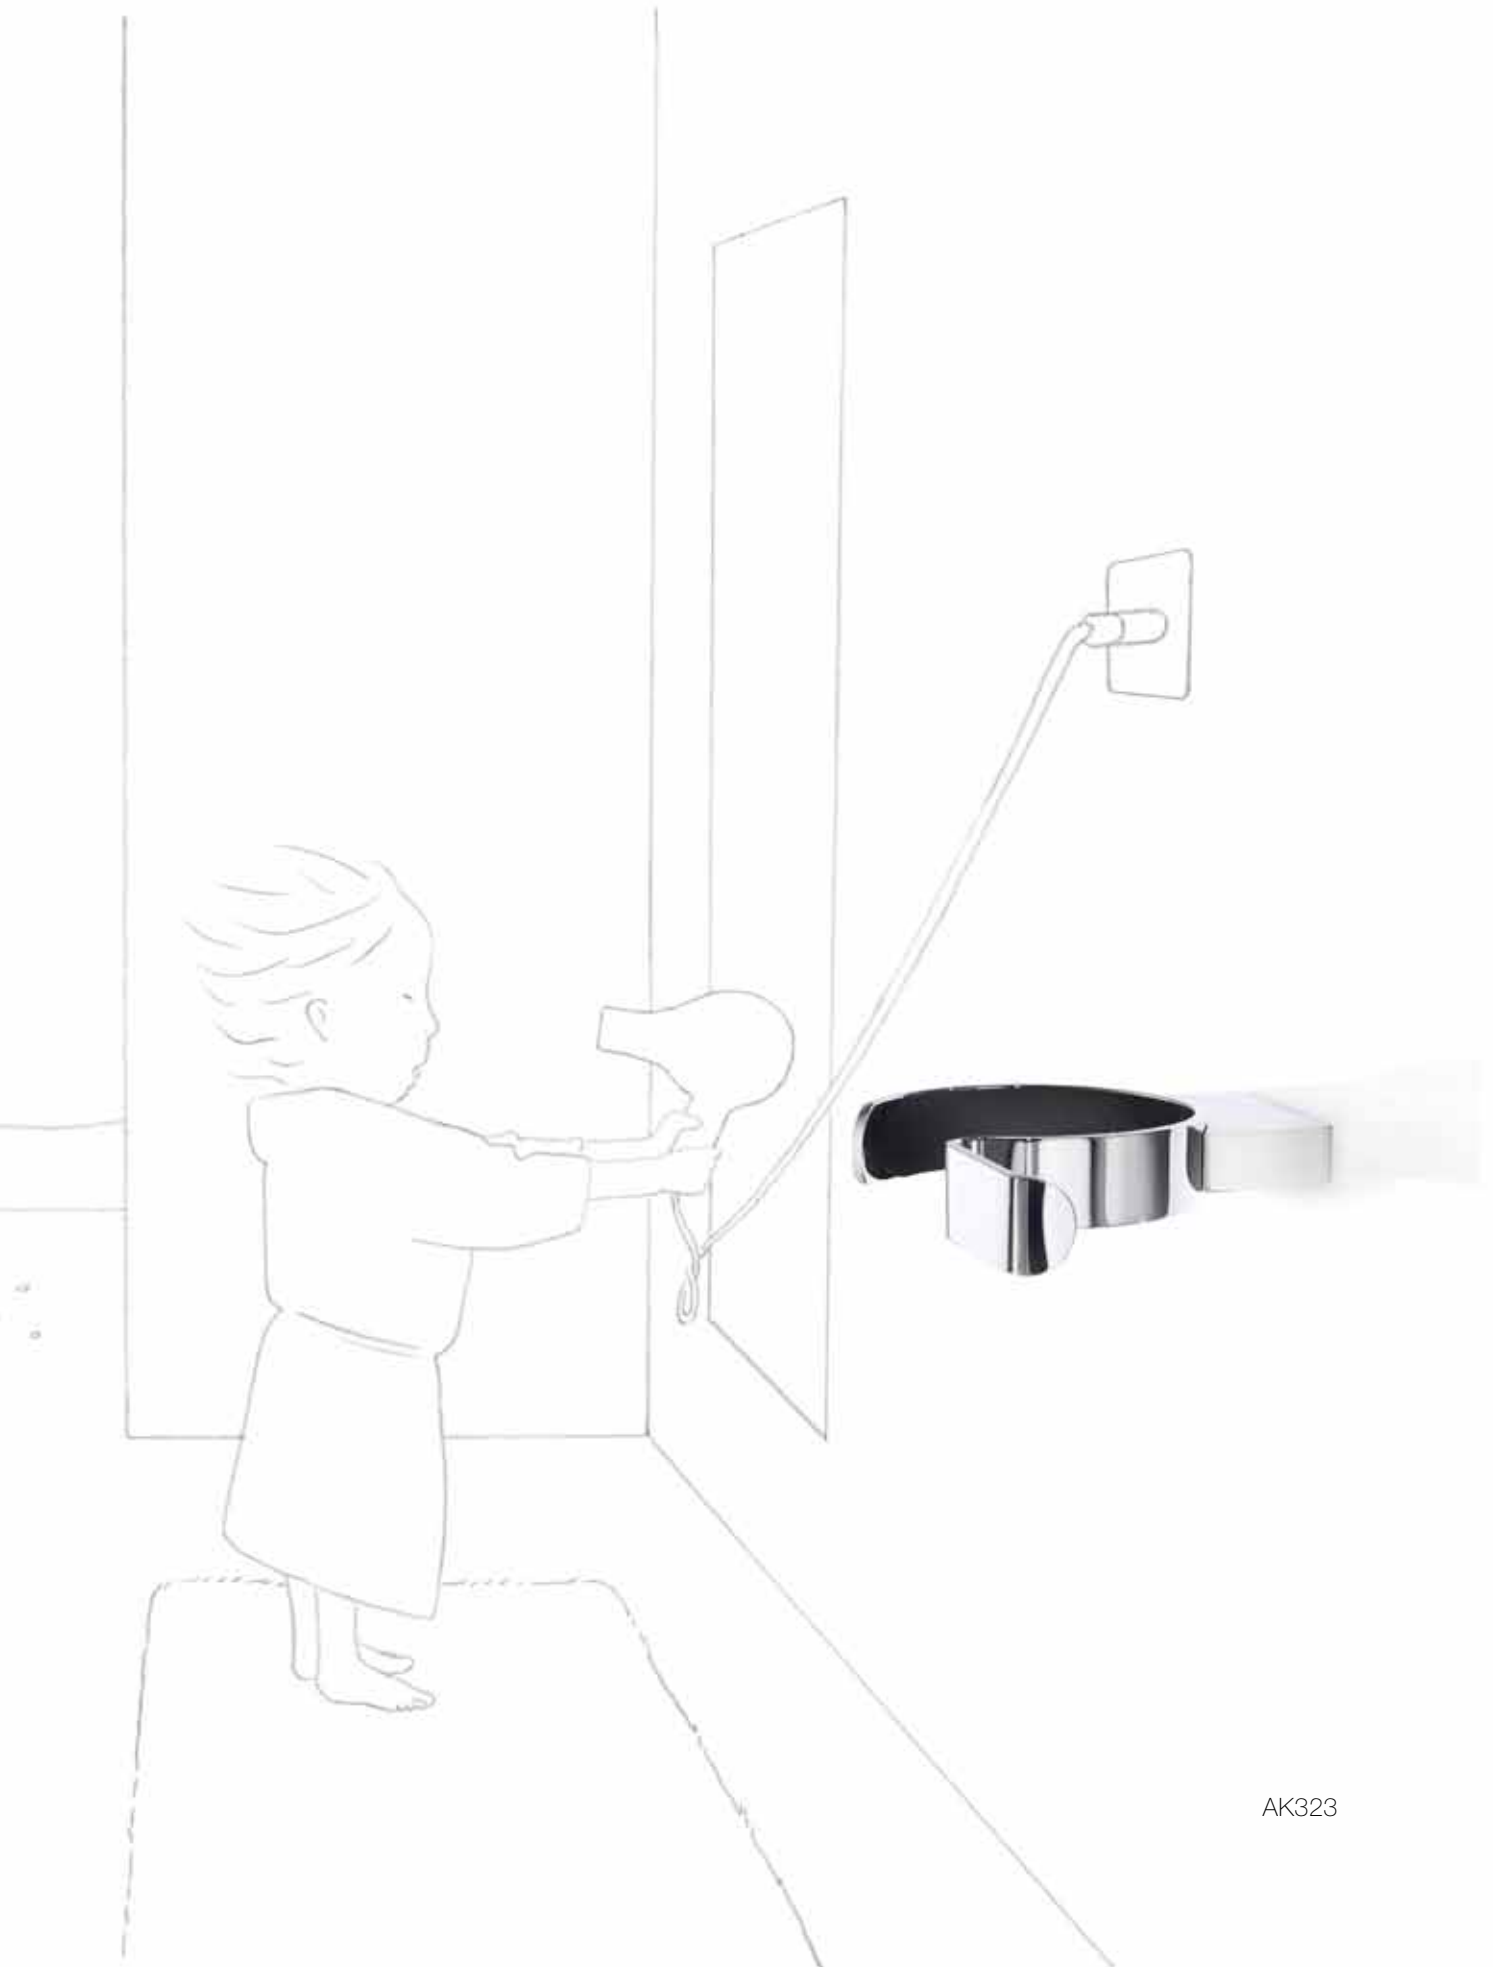

167.00

FK806

**Grab Bar Curved, Short**  
Length 12"  
Diameter 1"  
Stainless Steel Polished

136.00

FK807

**Grab Bar Curved, Long**  
Length 24"  
Diameter 1"  
Stainless Steel Polished

163.00

FK808

**Grab Bar Curved, Long V-form 135°**  
Length 19 1/2"  
Diameter 1"  
Stainless Steel Polished

163.00

FK630, FK601

AK323

**LOFT**  
BY SMEDBO

With Sleek and Clean Lines Loft  
is a Modern Classic that brings  
timeless elegance to any Bathroom