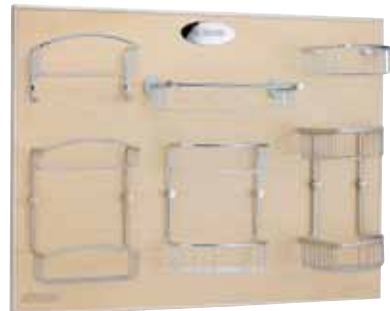

DISPLAY BOARDS

Board Item #	Description	Display Price	Board Item #	Description	Display Price
This is an avrage price and we run specials			This is an avrage price and we run specials		
AIR Bath Line			POOL Bath Line		
X377/8	Polished Chrome	414.00	X379/8	Polished Chrome	414.00
CABIN Bath Line			STUDIO Bath Line		
X372/8	Polished Chrome	414.00	X382/8	Polished Chrome	414.00
X374/8	Brushed Nickel	414.00	TIME Bath Line		
HOME Bath Line			X380/8	Polished Chrome	414.00
X395/8	Polished Chrome	414.00	VILLA Bath Line		
X396/8	Brushed Chrome	414.00	X362/8	Polished Chrome	414.00
HOUSE Bath Line			X367/8	Brushed Nickel	414.00
X398/8	Polished Chrome	414.00	SIDELINE & COLLECTION BASKETS		
X399/8	Brushed Chrome	414.00	X981	Sideline Design All Finishes	414.00
LIFE Bath Line Mixed Board			Hardware Boards - Displays		
X277/8	Polished Chrome	414.00	X995V	Numeral, Knocker, Bell Push	414.00
LIVING Bath Line Mixed Board			X996V	Cabinet Hardware	414.00
X278/8	Polished Stainless Steel	414.00	X997V	Decorative Hooks	414.00
LOFT Bath Line			X998V	Mixed Hook Racks	414.00
X273/8	Polished Chrome	414.00			
X274/8	Brushed Nickel	414.00			

DISPLAY BOARDS:

MAPLE 24"X32"

WHITE 18"X32"

BLACK 7 1/2"X35 1/2"