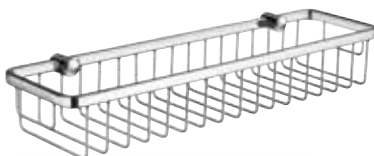

Design Soap Basket ****
10" x 4 3/8". Height 2 1/2"
D2001N   Brushed Nickel   103.00
DK2001   Polished Chrome   87.00
DS2001   Brushed Chrome   96.00

Design Soap Basket ****
15 1/2" x 4 1/4"
Height 2 1/4"
Polished Chrome   139.00