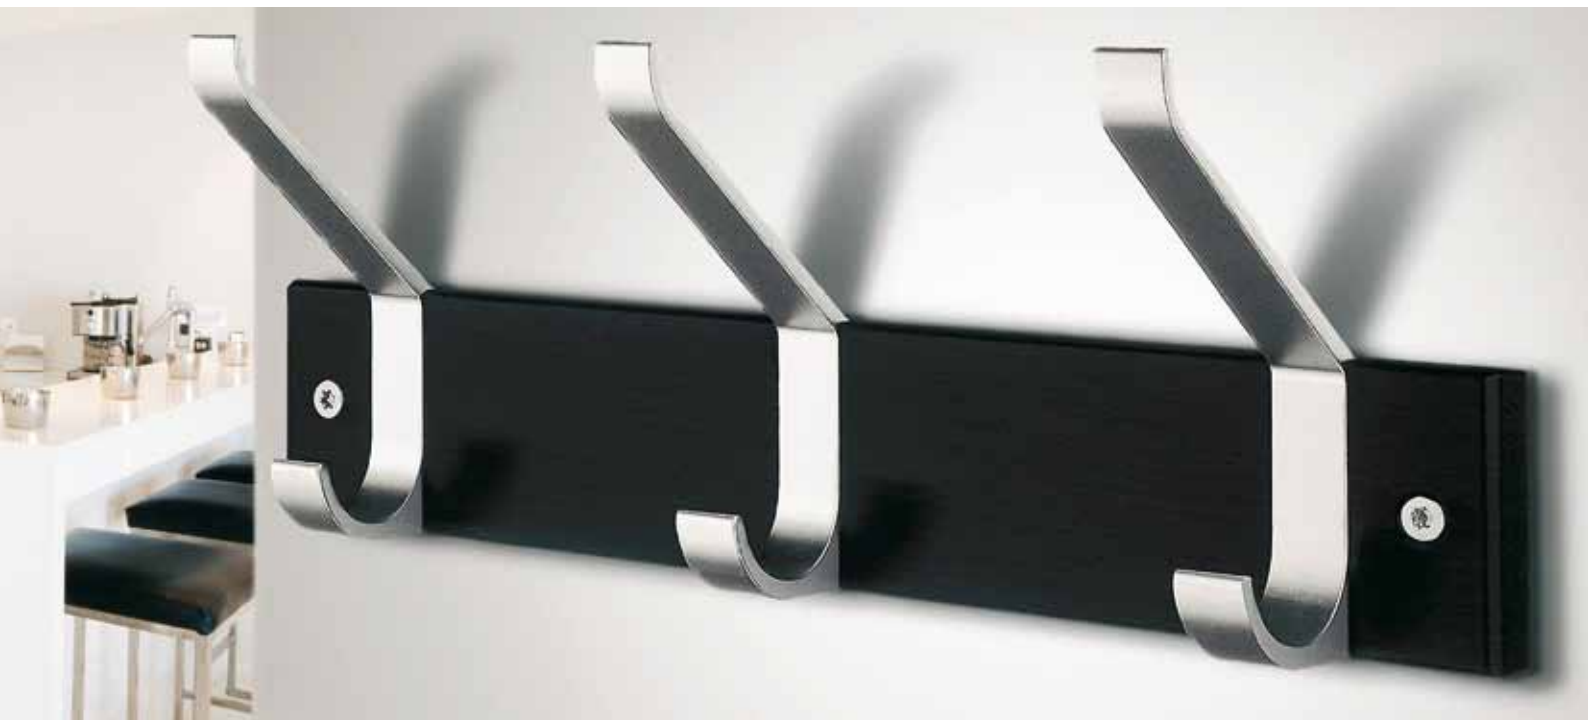

Article No.	ExteriorHardware Door Stoppers in Metal	Sug. Ret. $ EA
	Door Stop in Stainless Steel Length 1 3/4"	
BK147	Polished Stainless Steel	20.00
BK147M	Brushed Stainless Steel	20.00
	Door Stop in Stainless Steel Length 3"	
BK148	Polished Stainless Steel	23.00
BK148M	Brushed Stainless Steel	23.00