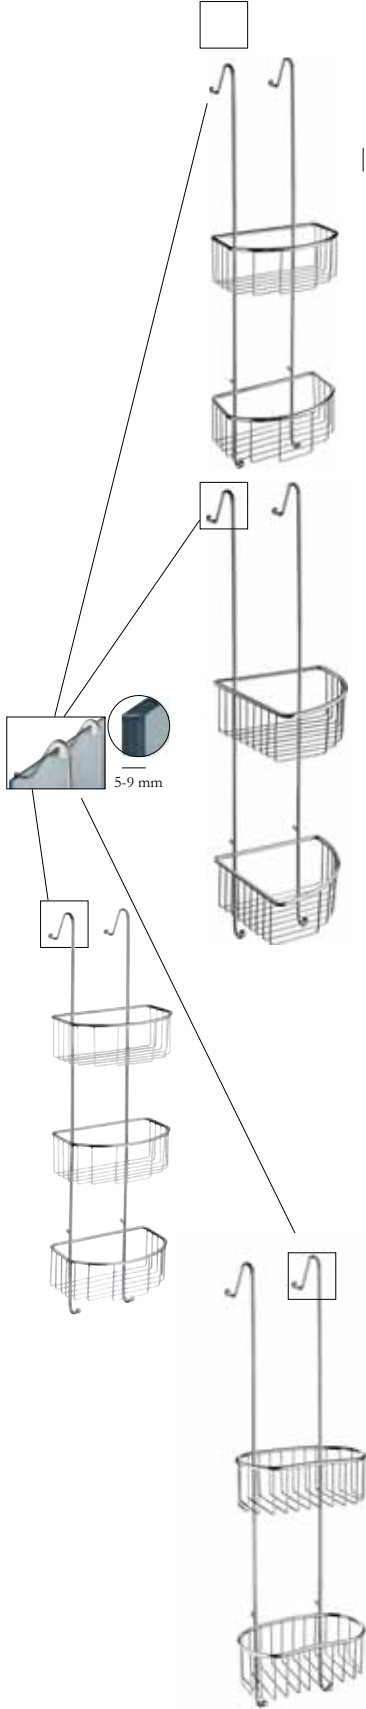

DK1041 Basic Shower Basket, Double ***
Total Height 30"
Baskets size 8 1/8" X 5 1/8"
Height 3 1/8"
Polished Chrome 186.00

DK1042 Basic Corner Shower Basket, Double ***
Total Height 30"
Baskets size 8" X 8"
Height 3 1/8"
Polished Chrome 201.00

DK1046 Shower Basket Triple **
Total Height 30"
Baskets size 8 5/8" X 5 1/8"
Height 3 1/8"
Polished Chrome 302.00

DK1047 Basic Shower Basket, Double ***
Total Height 30"
Baskets size 8 1/8" X 5 1/8"
Height 3 1/8"
Polished Chrome 287.00