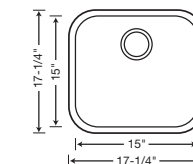

30" SINGLE BOWL

NEW 520287 Biscuit

518540 White

Depth = 9-1/4"

CUSTOM ACCESSORIES

229560  
Stainless Steel  
Grid 30"

229562  
Stainless Steel  
Grid 33"

441231  
3-in-1 Basket  
Strainer

517666  
CAPFLOW™  
Drain Cover

Note: Can be used with garbage disposal.

33" SINGLE BOWL

NEW 520288 Biscuit

518541 White

Depth = 9-1/4"

BAR BOWL

NEW 520286 Biscuit

518542 White

518542 Depth = 8"

BLANCO CERANA™ bar bowl does NOT have an apron front.