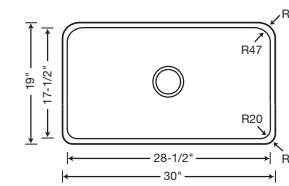

30" SINGLE BOWL

NEW 520287 Biscuit

518540 White

Depth = 9-1/4"

CUSTOM ACCESSORIES

229560  
Stainless Steel  
Grid 30"

229562  
Stainless Steel  
Grid 33"

441231  
3-in-1 Basket  
Strainer

518542 White

518542 Depth = 8"

BLANCO CERANA™ bar bowl does NOT have an apron front.