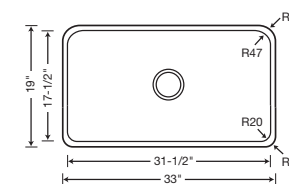

30" SINGLE BOWL

NEW 520287 Biscuit

518540 White

Depth = 9-1/4"

CUSTOM ACCESSORIES

229560  
Stainless Steel  
Grid 30"

229562  
Stainless Steel  
Grid 33"

441231  
3-in-1 Basket  
Strainer

517666  
CAPFLOW™  
Drain Cover

Note: Can be used with garbage disposal.

33" SINGLE BOWL

NEW 520288 Biscuit

518541 White

Depth = 9-1/4"

BAR BOWL

NEW 520286 Biscuit

518542 White

518542 Depth = 8"

BLANCO CERANA™ bar bowl does NOT have an apron front.