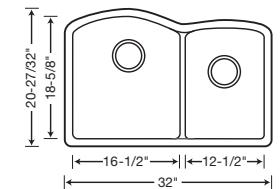

Depths = 9-1/2"/9-1/2"

CUSTOM ACCESSORIES

- 441593
  White
- 441594
  Biscuit
- 441595
  Biscotti
- 441597
  Café Brown
- 441596
  Truffle
- 441592
  Metallic Gray
- 441591
  Cinder
- 441590
  Anthracite

LIMITED LIFETIME WARRANTY