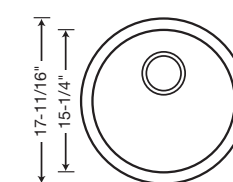

CUSTOM ACCESSORY

517666 CAPFLOW™ Drain Cover

BLANCORONDO™ BAR SINK

515803 Café Brown

Depth = 6-5/8"

- 511631 White
- 513381 Biscuit
- 517143 Biscotti
- 515803 Café Brown
- 517699 Truffle
- 513382 Metallic Gray
- 518911 Cinder
- 511632 Anthracite