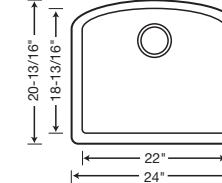

Depth = 10"

CUSTOM ACCESSORIES

- 440175
  White
- 440176
  Biscuit
- 441220
  Biscotti
- 440172
  Café Brown
- 441281
  Truffle
- 440173
  Metallic Gray
- 441468
  Cinder
- 440174
  Anthracite