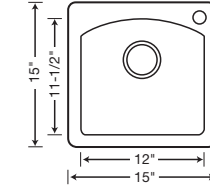

Depth = 8"

- 440205
  White
- 440206
  Biscuit
- 441219
  Biscotti
- 440202
  Café Brown
- 441295
  Truffle
- 440203
  Metallic Gray
- 441477
  Cinder
- 440204
  Anthracite

CUSTOM ACCESSORIES

The BLANCO DIAMOND™ dual deck is ideal for both drop-in or undermount installations!