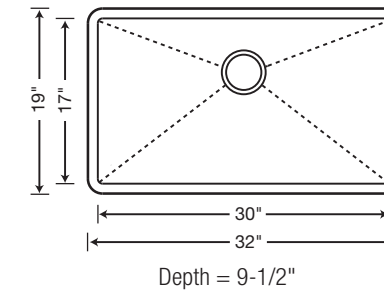

16" SIZE front to back 516322 Anthracite

CUSTOM ACCESSORIES

Drain groove design not available on this model.

LIMITED LIFETIME WARRANTY

440148 Metallic Gray

CUSTOM ACCESSORIES

This design allows easy install in standard 25" countertops, by allowing more room for faucet installation.