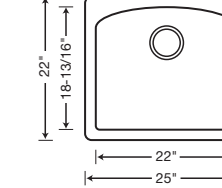

Depth = 10"

The BLANCO DIAMOND™ dual deck is ideal for both drop-in or undermount installations!

- 440211
  White
- 440212
  Biscuit
- 441215
  Biscotti
- 440208
  Café Brown
- 441280
  Truffle
- 440209
  Metallic Gray
- 441463
  Cinder
- 440210
  Anthracite