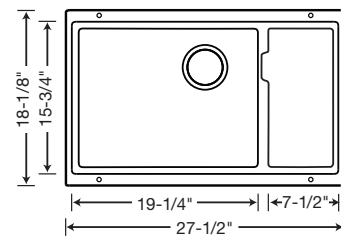

Depth = 7-7/8" / 5-1/2"

CUSTOM ACCESSORY

- 519453
  White
- 519454
  Biscuit
- 519455
  Biscotti
- 519457
  Café Brown
- 519456
  Truffle
- 519452
  Metallic Gray
- 519451
  Cinder
- 519450
  Anthracite