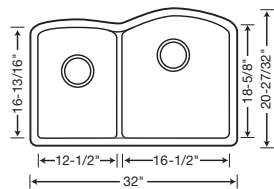

Depths = 9-1/2"/9-1/2"

CUSTOM ACCESSORIES

- 441603
  White
- 441606
  Biscuit
- 441607
  Biscotti
- 441609
  Café Brown
- 441608
  Truffle
- 441601
  Metallic Gray
- 441600
  Cinder
- 441598
  Anthracite