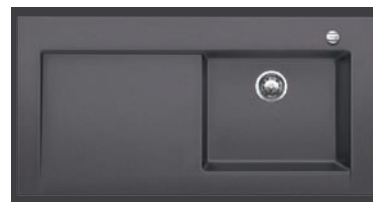

SEE OUR REAL LIFE - REAL TOUGH - REALLY BEAUTIFUL VIDEO

**BLANCO MODEX™
SUPER SINGLE
BOWL**

80% ROCK HARD GRANITE

Irresistible from every angle. Rising 3" above the counter, this RED Dot Award winner elevates the kitchen workstation to new architectural standards. Features a large drainerboard and a perfectly sized ash cutting board (included). Shown with BLANCO ALTA™ COMPACT faucet in polished chrome/anthracite combination. Suitable for island installations only. Sink shown above in anthracite.