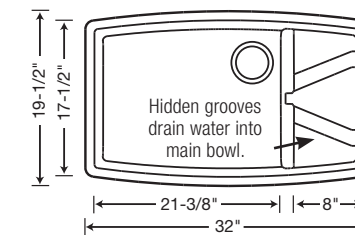

Depth = 10" / 7-3/4"

CUSTOM ACCESSORIES

- 440066 White
- 440065 Biscuit
- 441227 Biscotti
- 440063 Café Brown
- 441291 Truffle
- 440067 Metallic Gray
- 441476 Cinder
- 440064 Anthracite