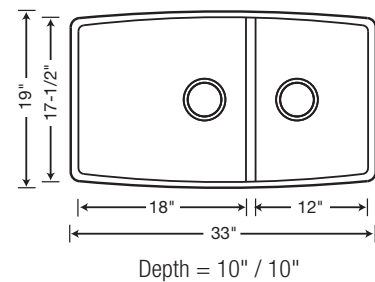

**BLANCO PERFORMA™
MEDIUM
1-3/4 BOWL**

80% ROCK HARD GRANITE

When you're looking for style and function, the PERFORMA™ MEDIUM 1-3/4 bowl saves the day. With a unique reversible shape and low 6" divider, which allows for long-handled pots to effortlessly sit in the double 10" deep bowls, we've taken performance to a whole new level. Shown with BLANCO PURUS I™ kitchen faucet with side spray in chrome/truffle combination.

**BLANCO PERFORMA™
EQUAL DOUBLE
BOWL**

80% ROCK HARD GRANITE

Beautiful, yes. But what makes our double bowl design truly stand apart is its ability to withstand everything from scratches and chips to burns and stains. Plus, it comes in eight classic colors to complement your kitchen and your style. Shown with BLANCO MERIDIAN™ single-lever kitchen faucet with side spray in polished chrome.

CUSTOM ACCESSORIES

Choose which side you want the larger bowl to go on! Center drains and the unique shape allow for a reversible installation with this one-of-a-kind SILGRANIT II Medium 1-3/4 bowl. Shown reversed with smaller bowl on the left.

Aesthetically pleasing low divide accommodates large pot handles and other oversized items – blending the extra functionality of a double bowl sink with the utility of a super single bowl to manage large items while keeping cleaning and prep areas separate.

CUSTOM ACCESSORIES

LIMITED LIFETIME WARRANTY