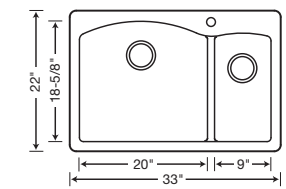

Depth = 9-1/2"/8"

- 440200
  White
- 440201
  Biscuit
- 441221
  Biscotti
- 440197
  Café Brown
- 441282
  Truffle
- 440198
  Metallic Gray
- 441464
  Cinder
- 440199
  Anthracite

CUSTOM ACCESSORIES

The BLANCO DIAMOND™ dual deck is ideal for both drop-in or undermount installations!