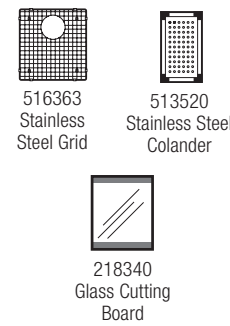

CUSTOM ACCESSORIES

Drain groove design not available on this model.

LIMITED LIFETIME WARRANTY