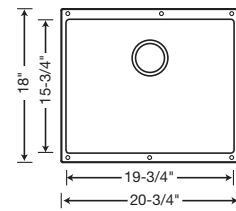

Depth = 7-1/2"

CUSTOM ACCESSORIES

- 513426
  White
- 513427
  Biscuit
- 517109
  Biscotti
- 515652
  Café Brown
- 517677
  Truffle
- 513429
  Metallic Gray
- 519049
  Cinder
- 513428
  Anthracite