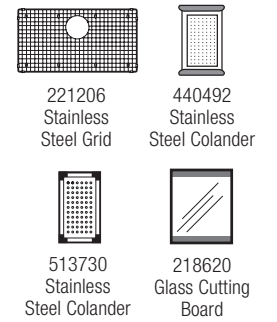

16" SIZE front to back 516322 Anthracite

CUSTOM ACCESSORIES

Drain groove design not available on this model.

LIMITED LIFETIME WARRANTY

440148 Metallic Gray

CUSTOM ACCESSORIES

This design allows easy install in standard 25" countertops, by allowing more room for faucet installation.