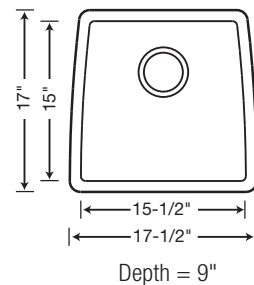

**BLANCO PERFORMA™
SINGLE BOWL**

80% ROCK HARD GRANITE

Indulge in the ultimate performance of our colorful, single bowl design. Perfect for a bar or secondary sink, this design stands up to the most challenging conditions including heat, scratches, stains and chips. Shown with BLANCO LINUS™ kitchen faucet in anthracite.

CUSTOM ACCESSORIES

- 440081
  White
- 440080
  Biscuit
- 441224
  Biscotti
- 440078
  Café Brown
- 441288
  Truffle
- 440082
  Metallic Gray
- 441475
  Cinder
- 440079
  Anthracite

LIMITED LIFETIME WARRANTY

**BLANCO PRECIS™
MULTI-LEVEL
WITH DRAINER**

80% ROCK HARD GRANITE

Functionality meets durability in our hardworking MULTI-LEVEL sink. Available in a range of classic colors to suit your décor, this easy-to-clean, scratch-resistant design is the ultimate for professional chefs. Shown with BLANCO CULINA™ Semi-Professional kitchen faucet in polished chrome.

CUSTOM ACCESSORIES

The MULTI-LEVEL design includes a sliding walnut cutting board, custom sized, stainless steel colander and three sink grids, all packaged with the sink. Not available separately.

- 440410
  White
- 440409
  Biscuit
- 441293
  Biscotti
- 440399
  Café Brown
- 441292
  Truffle
- 440411
  Metallic Gray
- 441471
  Cinder
- 440408
  Anthracite

Two functional work levels offer the ultimate in food preparation. Cutting board rests on inner ledge and slides along the entire width of the sink, allowing it to work in tandem with the stainless steel colander in the bowl below.