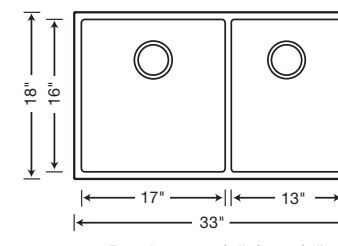

Depth = 9-1/2" / 9-1/2"

CUSTOM ACCESSORIES

- 441125
  White
- 441127
  Biscuit
- 441298
  Biscotti
- 441129
  Café Brown
- 441296
  Truffle
- 441130
  Metallic Gray
- 441479
  Cinder
- 441128
  Anthracite