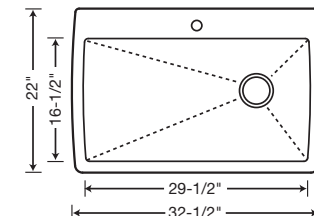

Depth = 9-1/2"

CUSTOM ACCESSORIES

- 440195
  White
- 440196
  Biscuit
- 441214
  Biscotti
- 440192
  Café Brown
- 441287
  Truffle
- 440193
  Metallic Gray
- 441467
  Cinder
- 440194
  Anthracite