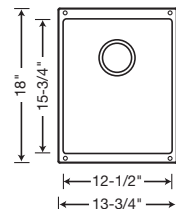

Depth = 7-1/2"

CUSTOM ACCESSORIES

- 513422
  White
- 513423
  Biscuit
- 517110
  Biscotti
- 515653
  Café Brown
- 517676
  Truffle
- 513425
  Metallic Gray
- 519048
  Cinder
- 513424
  Anthracite