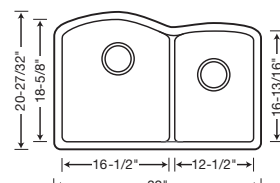

**TRUE
UNDERMOUNT
DESIGN**

441284 Truffle

Depth = 9-1/2"/8"

CUSTOM ACCESSORIES

220998
Stainless Steel
Grid

220999
Stainless Steel
Grid

440492
Stainless Steel
Colander

440228
Cutting Board
Fits Drop-In
Sink Only