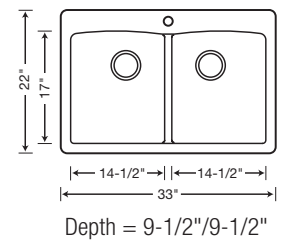

- 440221
  White
- 440222
  Biscuit
- 441217
  Biscotti
- 440218
  Café Brown
- 441285
  Truffle
- 440219
  Metallic Gray
- 441466
  Cinder
- 440220
  Anthracite

LIMITED LIFETIME WARRANTY