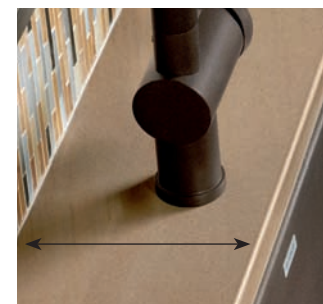

16" SIZE front to back 516322 Anthracite

CUSTOM ACCESSORIES

Drain groove design not available on this model.

LIMITED LIFETIME WARRANTY

440148 Metallic Gray

CUSTOM ACCESSORIES

This design allows easy install in standard 25" countertops, by allowing more room for faucet installation.