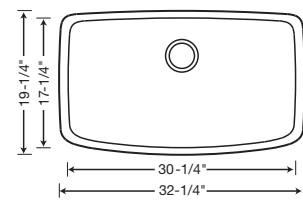

Depth = 9-1/2"

CUSTOM ACCESSORIES

- 441612 Biscotti
- 441613 Café Brown
- 441611 Cinder
- 441610 Anthracite

LIMITED LIFETIME WARRANTY