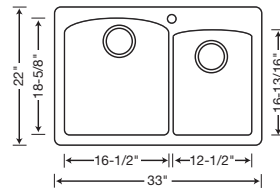

Depth = 9-1/2"/8"

- 440216
  White
- 440217
  Biscuit
- 441216
  Biscotti
- 440213
  Café Brown
- 441283
  Truffle
- 440214
  Metallic Gray
- 441465
  Cinder
- 440215
  Anthracite