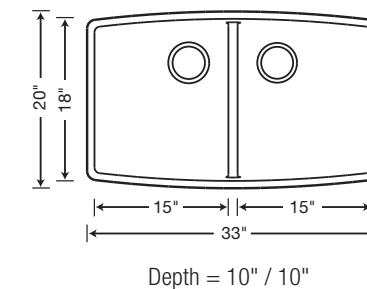

CUSTOM ACCESSORIES