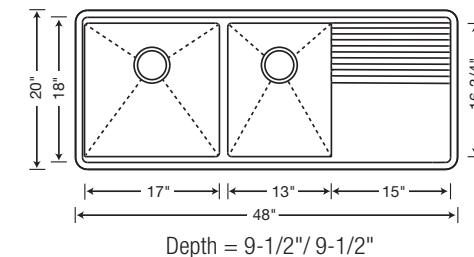

441292 Truffle

Depth = 9-1/2" / 9-1/2"

CUSTOM ACCESSORIES

The MULTI-LEVEL design includes a sliding walnut cutting board, custom sized, stainless steel colander and three sink grids, all packaged with the sink. Not available separately.