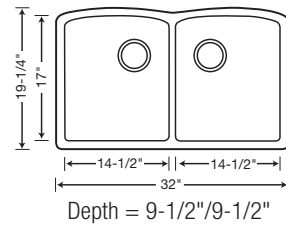

CUSTOM ACCESSORIES

- 440185
  White
- 440186
  Biscuit
- 441223
  Biscotti
- 440182
  Café Brown
- 441286
  Truffle
- 440183
  Metallic Gray
- 441470
  Cinder
- 440184
  Anthracite