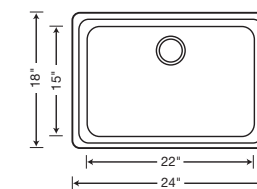

Depth = 8"

- 441368 Biscotti
- 441369 Café Brown
- 441370 Truffle
- 441472 Cinder
- 441367 Anthracite

A unique chamfered rim delivers an intriguing appearance – making BLANCO VISION™ the focal point in any kitchen.