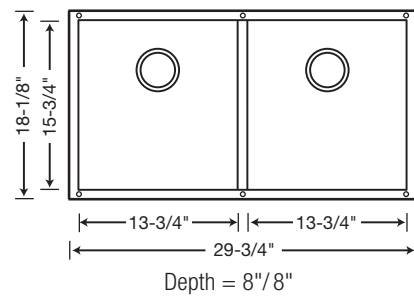

**BLANCO PRECIS™
EQUAL DOUBLE
BOWL**

80% ROCK HARD GRANITE

Everything about our unique double bowl design makes a statement. From the classic colors and highly resilient, easy-to-clean surface to the virtually flat sink bottom designed to prevent fine glassware from tipping over. Shown with BLANCO PURUS I™ kitchen faucet with side spray in polished chrome/biscotti combination.

**BLANCO PRECIS™
SUPER SINGLE**

80% ROCK HARD GRANITE

Sophisticated, yet simple. This spacious design easily conquers the demands of everyday life from sharp knives to red wine. Plus, its colorful, non-porous surface makes our super single bowl easy-to-clean and even harder to resist. Shown with BLANCO PURUS I™ kitchen faucet with side spray in polished chrome/café brown combination.

CUSTOM ACCESSORIES

Drain groove design not available on this model.

LIMITED LIFETIME WARRANTY

CUSTOM ACCESSORIES

This design allows easy install in standard 25" countertops, by allowing more room for faucet installation.