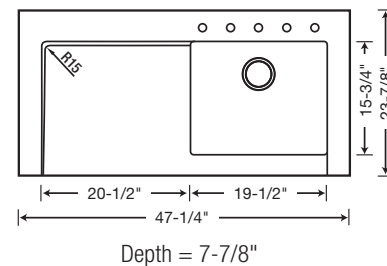

CUSTOM ACCESSORIES