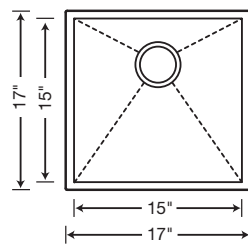

**STELLAR™
BAR SINK**

441026 Depth = 6 1/2"

**QUATRUS™
BAR SINK**

518168 Depth = 8"

CUSTOM ACCESSORY

223200
Stainless
Steel Grid

LIMITED LIFETIME WARRANTY

**BLANCO
SILGRANIT® II
BAR SINKS**