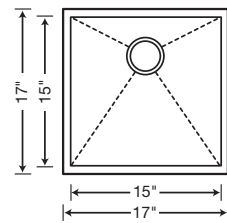

BLANCO
PRECISION™
BAR SINK

515637 Depth = 8"

PRECISION™
Crisp, zero radius seams.
Perfect zero radius sink.

CUSTOM ACCESSORY

223200
Stainless
Steel Grid

3-1/2" drain opening

▶ See page 131 for Deluxe
Basket Strainers.

BLANCO
PRECISION™ 10
BAR SINK

515638 Depth = 8"

PRECISION™ 10
Elegant, slightly rounded 10mm
seams that are smooth to the touch.

BLANCO
SUPREME™
SERIES
3/4 BOWL

440247 Depth = 7"

CUSTOM ACCESSORIES

BLANCO
SUPREME™
SERIES
SINGLE BOWL