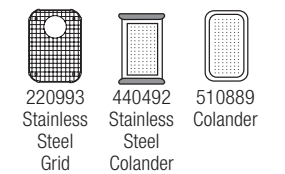

CUSTOM ACCESSORIES