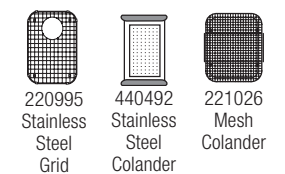

BLANCO
PRECISION™ 10
BAR SINK

515638 Depth = 8"

PRECISION™ 10
Elegant, slightly rounded 10mm
seams that are smooth to the touch.

BLANCO
SUPREME™
SERIES
3/4 BOWL

440247 Depth = 7"

CUSTOM ACCESSORIES

BLANCO
SUPREME™
SERIES
SINGLE BOWL

440237 Depth = 8"

CUSTOM ACCESSORIES

BLANCOWAVE PLUS™
SINGLE BOWL

440165 Depth = 6-3/4"

CUSTOM ACCESSORIES

• Rich, dramatic stainless steel creates a focal point, complementing any design theme • Stylish drain grooves for improved functionality