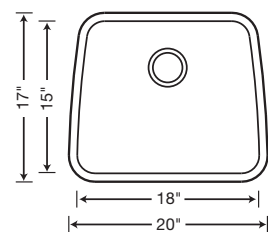

**BLANCO
PERFORMA™
MEDIUM BAR SINK**

18 GAUGE • 304 SERIES • 18/10 CHROME-NICKEL

For those with an eye for high-end design, this hard-working bar sink is the ideal complement to our larger BLANCO PERFORMA™ bowls. With premium 18 gauge stainless steel and sound dampening insulation, this style adds beauty and charm to any prep area. Shown with BLANCO MERIDIAN™ bar faucet in polished chrome.

**BLANCO BAR
SINKS**

18 GAUGE • 304 SERIES • 18/10 CHROME-NICKEL

Premium quality 18 gauge stainless steel creates a lasting impression within any bar or prep area, while the self-rimming bowl makes its undermount installation practically effortless. Shown with BLANCO LINUS™ kitchen faucet in polished chrome.

CUSTOM ACCESSORIES

**BLANCORONDO™
BAR SINK**

CUSTOM ACCESSORIES

▶ See page 131 for Deluxe Basket Strainers.

**BLANCO
CERANA™
BAR SINK**

LIMITED LIFETIME WARRANTY