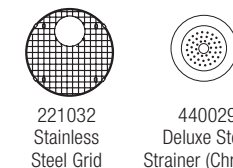

CUSTOM ACCESSORIES

221032 Stainless Steel Grid
440029 Deluxe Steel Strainer (Chrome)

▶ See page 131 for Deluxe Basket Strainers.