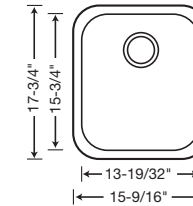

BLANCO
PRECISION™
BAR SINK

515637 Depth = 8"

PRECISION™
Crisp, zero radius seams.
Perfect zero radius sink.

CUSTOM ACCESSORY

223200
Stainless
Steel Grid

3-1/2" drain opening

▶ See page 131 for Deluxe
Basket Strainers.

BLANCO
PRECISION™ 10
BAR SINK

515638 Depth = 8"

PRECISION™ 10
Elegant, slightly rounded 10mm
seams that are smooth to the touch.

BLANCO
SUPREME™
SERIES
3/4 BOWL

440247 Depth = 7"

CUSTOM ACCESSORIES

BLANCO
SUPREME™
SERIES
SINGLE BOWL

440237 Depth = 8"

CUSTOM ACCESSORIES

BLANCOWAVE PLUS™
SINGLE BOWL

440165 Depth = 6-3/4"

CUSTOM ACCESSORIES

• Rich, dramatic stainless steel creates a focal point, complementing any design theme • Stylish drain grooves for improved functionality