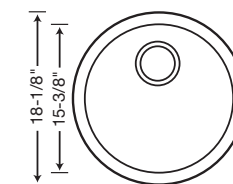

440106 Depth = 10"

CUSTOM ACCESSORIES

220584 Stainless Steel Grid
222401 Stainless Steel Mesh Colander
440155 Cutting Board

**BLANCORONDO™
BAR SINK**

513652 Depth = 9"

Satin Stainless Steel finish
O.D. 18-1/8"
I.D. 15-3/8"
3-1/2" drain opening