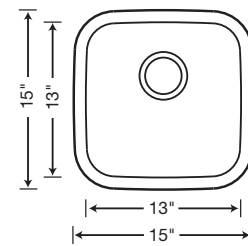

**BLANCO
BAR SINKS**

18 GAUGE • 304 SERIES • 18/10 CHROME-NICKEL

As durable and beautiful as our larger bowl sinks, BLANCO bar sinks stand up to the work at hand, fashionably. Shown with BLANCO URBANE™ kitchen faucet in polished chrome.

**STELLAR™
BAR SINK**

**QUATRUS™
BAR SINK**

CUSTOM ACCESSORY

LIMITED LIFETIME WARRANTY

**BLANCO
SILGRANIT® II
BAR SINKS**

80% SOLID GRANITE

Our smaller bar sinks are the perfect complement to your kitchen island, or prep area. And with eight stylish colors to choose from, our SILGRANIT® II sinks are sure to coordinate with your warm to cool toned countertops. Shown with BLANCO LINUS™ kitchen faucet in polished chrome.

**BLANCO DIAMOND™
BAR SINK**

- 440205 White
- 440206 Biscuit
- 441219 Biscotti
- 440202 Café Brown
- 441295 Truffle
- 440203 Metallic Gray
- 441477 Cinder
- 440204 Anthracite

CUSTOM ACCESSORIES

The BLANCO DIAMOND™ dual deck is ideal for both drop-in or undermount installations!

**BLANCORONDO™
BAR SINK**

- 511631 White
- 513381 Biscuit
- 517143 Biscotti
- 515803 Café Brown
- 517699 Truffle
- 513382 Metallic Gray
- 518911 Cinder
- 511632 Anthracite

CUSTOM ACCESSORY