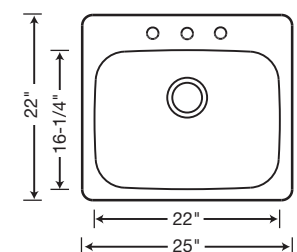

► Great complement to our BLANCO STELLAR™ series! See page 55-57.