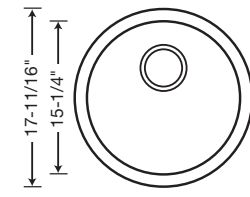

221012
Stainless
Steel Grid

440226
Cutting
Board

The BLANCO DIAMOND™ dual deck is ideal for both drop-in or undermount installations!

**BLANCORONDO™
BAR SINK**

515803 Café Brown

Depth = 6-5/8"

- 511631 White
- 513381 Biscuit
- 517143 Biscotti
- 515803 Café Brown
- 517699 Truffle
- 513382 Metallic Gray
- 518911 Cinder
- 511632 Anthracite