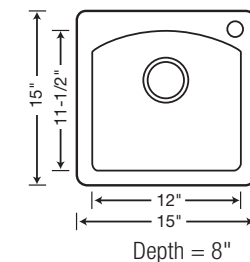

Depth = 8"

- 440205 White
- 440206 Biscuit
- 441219 Biscotti
- 440202 Café Brown
- 441295 Truffle
- 440203 Metallic Gray
- 441477 Cinder
- 440204 Anthracite

CUSTOM ACCESSORIES

The BLANCO DIAMOND™ dual deck is ideal for both drop-in or undermount installations!