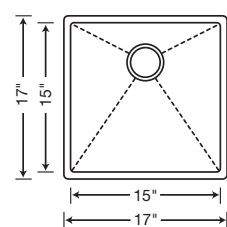

BLANCO
PRECISION™
BAR SINK

515637 Depth = 8"

PRECISION™
Crisp, zero radius seams.
Perfect zero radius sink.

CUSTOM ACCESSORY

223200
Stainless
Steel Grid

3-1/2" drain opening

▶ See page 131 for Deluxe
Basket Strainers.

BLANCO
PRECISION™ 10
BAR SINK

515638 Depth = 8"

PRECISION™ 10
Elegant, slightly rounded 10mm
seams that are smooth to the touch.

BLANCO
SUPREME™
SERIES
3/4 BOWL

440247 Depth = 7"

CUSTOM ACCESSORIES

BLANCO
SUPREME™
SERIES
SINGLE BOWL