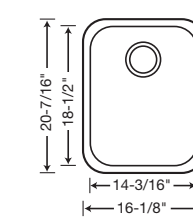

BLANCO
PRECISION™
BAR SINK

515637 Depth = 8"

PRECISION™
Crisp, zero radius seams.
Perfect zero radius sink.

CUSTOM ACCESSORY

223200
Stainless
Steel Grid

3-1/2" drain opening

▶ See page 131 for Deluxe
Basket Strainers.

BLANCO
PRECISION™ 10
BAR SINK

515638 Depth = 8"

PRECISION™ 10
Elegant, slightly rounded 10mm
seams that are smooth to the touch.

BLANCO
SUPREME™
SERIES
3/4 BOWL

440247 Depth = 7"

CUSTOM ACCESSORIES

BLANCO
SUPREME™
SERIES
SINGLE BOWL

440237 Depth = 8"

CUSTOM ACCESSORIES

BLANCOWAVE PLUS™
SINGLE BOWL

440165 Depth = 6-3/4"

CUSTOM ACCESSORIES

• Rich, dramatic stainless steel creates a focal point, complementing any design theme • Stylish drain grooves for improved functionality