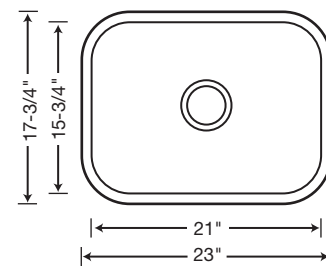

**BLANCO
ESSENTIAL™ LAUNDRY
SINKS**

18 GAUGE • 304 SERIES • 18/10 CHROME-NICKEL

Our durable, 18 gauge stainless steel laundry sinks feature an extra deep bowl to take on the rigors of daily life... beautifully. Shown with BLANCO TORINO, JR.™ faucet in polished chrome.

SINGLE BOWL

441398 Depth = 12"

► Great complement to our BLANCO STELLAR™ series! See page 55-57.

SINGLE BOWL

441078 Depth = 12"

► Great complement to our BLANCO STELLAR™ series! See page 55-57.

**SINGLE BOWL
3-HOLE**