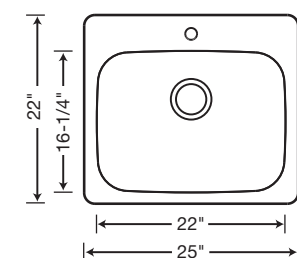

SINGLE BOWL

441398 Depth = 12"

► Great complement to our BLANCO STELLAR™ series! See page 55-57.

SINGLE BOWL

441078 Depth = 12"

► Great complement to our BLANCO STELLAR™ series! See page 55-57.

**SINGLE BOWL
3-HOLE**