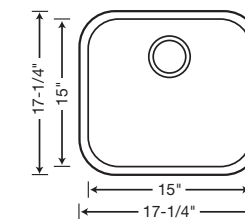

LIMITED LIFETIME WARRANTY