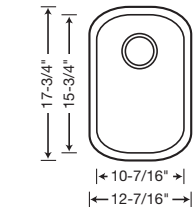

BLANCO
PRECISION™
BAR SINK

515637 Depth = 8"

PRECISION™
Crisp, zero radius seams.
Perfect zero radius sink.

CUSTOM ACCESSORY

223200
Stainless
Steel Grid

3-1/2" drain opening

▶ See page 131 for Deluxe
Basket Strainers.

BLANCO
PRECISION™ 10
BAR SINK

515638 Depth = 8"

PRECISION™ 10
Elegant, slightly rounded 10mm
seams that are smooth to the touch.

BLANCO
SUPREME™
SERIES
3/4 BOWL

440247 Depth = 7"

CUSTOM ACCESSORIES

BLANCO
SUPREME™
SERIES
SINGLE BOWL

440237 Depth = 8"

CUSTOM ACCESSORIES

BLANCOWAVE PLUS™
SINGLE BOWL

440165 Depth = 6-3/4"

CUSTOM ACCESSORIES

• Rich, dramatic stainless steel creates a focal point, complementing any design theme • Stylish drain grooves for improved functionality