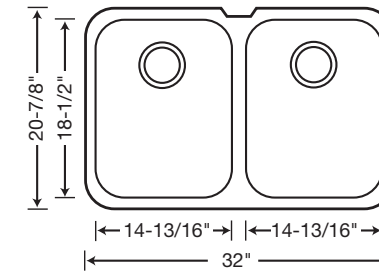

CUSTOM ACCESSORIES

- 510889 Colander
- 440492 Stainless Steel Colander
- 220993 Stainless Steel Grid
- 517666 CAPFLOW™ Drain Cover

LIMITED LIFETIME WARRANTY