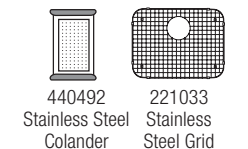

CUSTOM ACCESSORIES