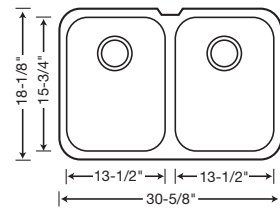

BLANCO NIAGARA™ DOUBLE BOWL

440160 Depth = 8" 7/8"

CUSTOM ACCESSORIES

510889 Colander

440492 Stainless Steel Colander

220991 Stainless Steel Grid

BLANCO NIAGARA™ 1-1/2 BOWL

440161 Depth = 8" 6-1/2"