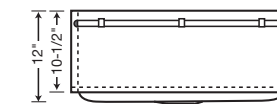

- 440282 Depth = 12"
- 440284 Depth = 10"
- 440280 Depth = 8"

CUSTOM ACCESSORIES

SINGLE BOWL

- 440296 Depth = 12"
Without Towel Bar
- 440294 Depth = 12"
With Stainless Steel Towel Bar

APRON FRONT

CUSTOM ACCESSORIES