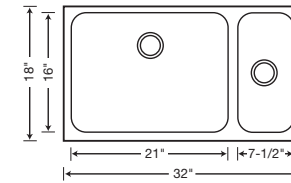

**SINGLE
BOWL**

440260 Depth = 8-1/2"

CUSTOM ACCESSORIES

**EQUAL
DOUBLE
BOWL**

440258 Depth = 8-1/2"/8-1/2"

CUSTOM ACCESSORIES

**1-1/2
BOWL**

440256 Depth = 8-1/2"/5-1/4"