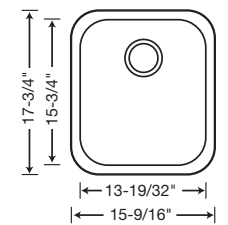

440247 Depth = 7"

440237 Depth = 8"

**BLANCO SUPER
SUPREME™ 1-3/4 BOWL
ONE-PIECE
UNDERMOUNT**

18 GAUGE • 304 SERIES • 18/10 CHROME-NICKEL

Sophisticated. Spacious. Stunning. This extra-large capacity version of our most popular design features two highly functional stainless steel bowls and the fine European craftsmanship and quality you've come to expect. Shown with BLANCO ACCLAIM™ kitchen faucet in polished chrome.