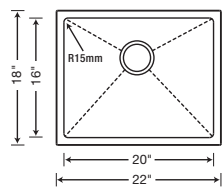

MEDIUM SINGLE BOWL

NEW 519547 Depth = 9"

CUSTOM ACCESSORIES

223191 Stainless Steel Grid
224387 Stainless Steel Colander
224390 Glass Cutting Board

SMALL SINGLE BOWL

NEW 519546 Depth = 9"

CUSTOM ACCESSORY

516271 Stainless Steel Grid