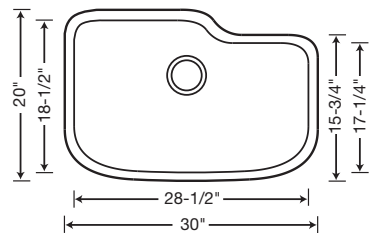

ONE™ features a range of custom accessories to help you prep, clean and organize. ONE™ accessories can be found on page 33 – and for your convenience, we've created accessory "Kits" that work with your individual lifestyle needs.