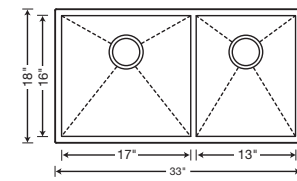

1-3/4 BOWL

518169 Depths = 9"/9"

CUSTOM ACCESSORIES

223189 Stainless Steel Grid
223190 Stainless Steel Grid
224387 Stainless Steel Colander
224390 Glass Cutting Board

EQUAL DOUBLE BOWL

518170 Depths = 9"/9"