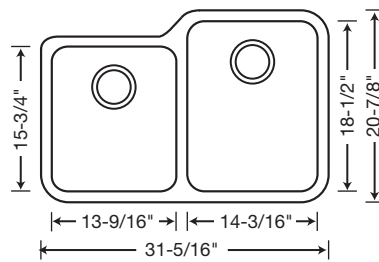

440224 Depth = 10"/10"
440207 Depth = 8"/8"