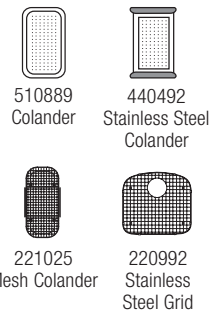

CUSTOM ACCESSORIES

517666
CAPFLOW™
Drain Cover