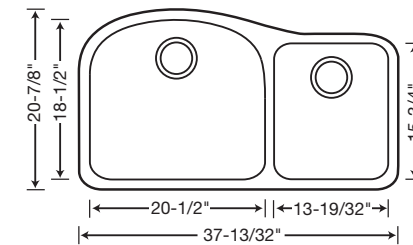

440249 Depth = 10"
440248 Depth = 8"

CUSTOM ACCESSORIES

440242 Depth = 10"/7"

CUSTOM ACCESSORIES

440241 Depth = 7"/10"

LIMITED LIFETIME WARRANTY

BLANCOWAVE™
1-1/2 BOWL
ONE-PIECE
UNDERMOUNTS

18 GAUGE • 304 SERIES • 18/10 CHROME-NICKEL