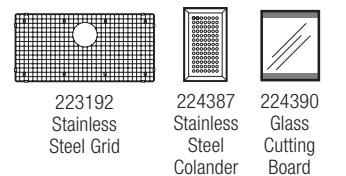

CUSTOM ACCESSORIES

223192 Stainless Steel Grid
224387 Stainless Steel Colander
224390 Glass Cutting Board