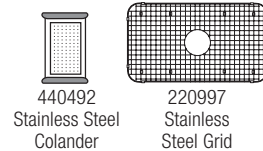

CUSTOM ACCESSORIES

440292 Depth = 12"
440290 Depth = 10-1/2"