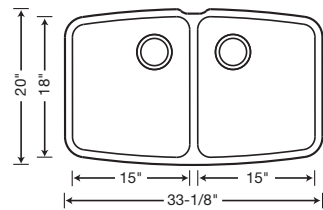

CUSTOM ACCESSORIES