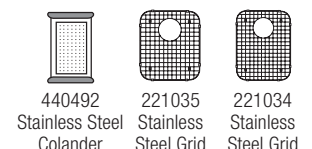

CUSTOM ACCESSORIES

All BLANCO SPEX™ undermounts feature a 1" wide finished mounting flange for easy undermount installation.