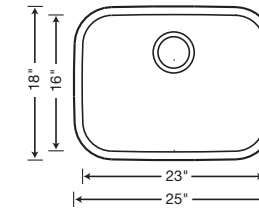

**EQUAL DOUBLE
BOWL**

441020 Depth = 8¹/₈"

CUSTOM ACCESSORY

515296
Stainless
Steel Grid

**MEDIUM
SINGLE BOWL**

441025 Depth = 8"

CUSTOM ACCESSORY

515299
Stainless
Steel Grid