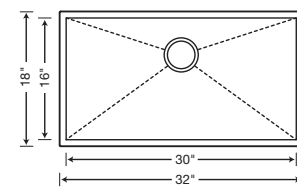

**BLANCO QUATRUS™
R15 UNDERMOUNTS**

18 GAUGE • 304 SERIES • 18/10 CHROME-NICKEL

Our high-quality BLANCO QUATRUS™ R15 sinks deliver the modern design details of a sink you didn't think was in your budget. And the generous corners make daily clean ups easier. Smart design meets intelligent value! Shown with the new BLANCO SONOMA™ pull-down faucet.

MEDIUM SINGLE BOWL

NEW 519547 Depth = 9"

CUSTOM ACCESSORIES

223191 Stainless Steel Grid
224387 Stainless Steel Colander
224390 Glass Cutting Board

SMALL SINGLE BOWL

NEW 519546 Depth = 9"

CUSTOM ACCESSORY

516271 Stainless Steel Grid

BAR BOWL

NEW 519545 Depth = 8"

CUSTOM ACCESSORY

223200 Stainless Steel Grid

LIMITED LIFETIME WARRANTY

**BLANCO QUATRUS™
R0 UNDERMOUNTS**

18 GAUGE • 304 SERIES • 18/10 CHROME-NICKEL

A modern collection of sinks offering the best of BLANCO quality and the best price. A lustrous finish crafted of 18/10 chrome-nickel stainless steel. Shown with BLANCO MERIDIAN™ single-lever kitchen faucet with side spray in satin nickel.

1-3/4 BOWL

518169 Depths = 9"/9"

CUSTOM ACCESSORIES

223189 Stainless Steel Grid
223190 Stainless Steel Grid
224387 Stainless Steel Colander
224390 Glass Cutting Board

EQUAL DOUBLE BOWL

518170 Depths = 9"/9"

CUSTOM ACCESSORIES

224403 Stainless Steel Grid
440492 Stainless Steel Colander
224387 Stainless Steel Colander
224390 Glass Cutting Board

SUPER SINGLE BOWL

518172 Depth = 9"

CUSTOM ACCESSORIES

223192 Stainless Steel Grid
224387 Stainless Steel Colander
224390 Glass Cutting Board