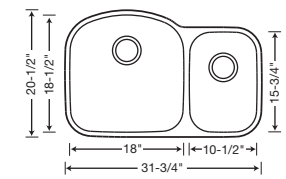

CUSTOM ACCESSORY

LIMITED LIFETIME WARRANTY

1-3/4 BOWL

441023 Depth = 9"/7"

**1-3/4 BOWL
REVERSE**

441261 Depth = 7"/9"

1.6 BOWL

441022 Depth = 9"/7"