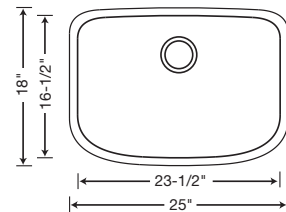

ONE™ features a range of accessories to help you prep, clean and organize. ONE™ accessories can be found on page 33 – and for your convenience, we've created accessory "Kits" that work with your lifestyle needs.