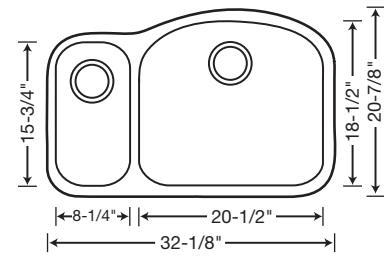

440246 Depth = 10"/6"
 440244 Depth = 8"/6"

CUSTOM ACCESSORIES

517666
 CAPFLOW™
 Drain Cover

440245 Depth = 6"/10"
 440243 Depth = 6"/8"

LIMITED LIFETIME WARRANTY

BLANCOWAVE PLUS™
UNDERMOUNTS

18 GAUGE • 304 SERIES • 18/10 CHROME-NICKEL