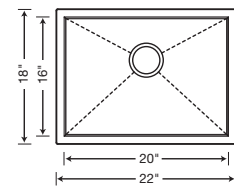

**MEDIUM
SINGLE BOWL**

518171 Depth = 9"

CUSTOM ACCESSORIES

**SMALL
SINGLE BOWL**

518478 Depth = 9"

CUSTOM ACCESSORY

BAR BOWL

518168 Depth = 8"