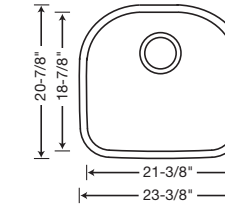

**SUPER
SINGLE BOWL**

441024 Depth = 9"

CUSTOM ACCESSORY

515301
Stainless
Steel Grid

**SINGLE
"D" BOWL**

441530 Depth = 9"

CUSTOM ACCESSORY

519431
Stainless
Steel Grid