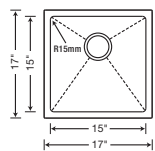

CUSTOM ACCESSORY

223200 Stainless Steel Grid

LIMITED LIFETIME WARRANTY