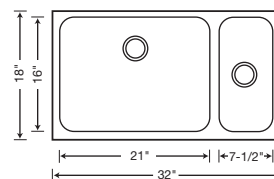

221035
Stainless
Steel Grid

440492
Stainless Steel
Colander

**1-1/2
BOWL**

440312 Depth = 7-1/4"/5-1/4"

CUSTOM ACCESSORIES

221033
Stainless
Steel Grid

440492
Stainless Steel
Colander

**1-3/4
BOWL**