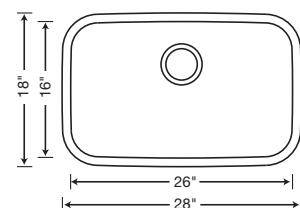

**BLANCO STELLAR™
UNDERMOUNTS**

18 GAUGE • 304 SERIES • 18/10 CHROME-NICKEL
In the BLANCO STELLAR™ collection, innovation and durability come standard in ten proven shapes for the traditional American home. Shown with BLANCO URBANE™ kitchen faucet in polished chrome.

**BLANCO STELLAR™
UNDERMOUNTS**

18 GAUGE • 304 SERIES • 18/10 CHROME-NICKEL
BLANCO undermount sinks offer clean lines and maximum countertop use. Easy to clean, durable and oh so attractive. Shown with BLANCO URBANE™ kitchen faucet in polished chrome.

**EQUAL DOUBLE
BOWL**

CUSTOM ACCESSORY

**MEDIUM
SINGLE BOWL**

CUSTOM ACCESSORY

**SUPER
SINGLE BOWL**

CUSTOM ACCESSORY

**SINGLE
"D" BOWL**

CUSTOM ACCESSORY

**SINGLE
ADA BOWL**

BAR BOWL

LIMITED LIFETIME WARRANTY