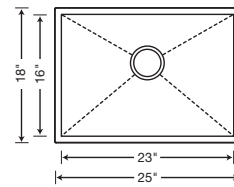

**MEDIUM
SINGLE BOWL**

518171 Depth = 9"

CUSTOM ACCESSORIES

**SMALL
SINGLE BOWL**

518478 Depth = 9"

CUSTOM ACCESSORY

BAR BOWL

518168 Depth = 8"