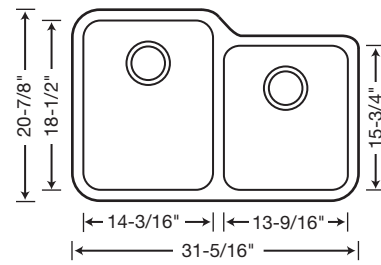

CUSTOM ACCESSORIES

- 510889 Colander
- 440492 Stainless Steel Colander
- 221027 Mesh Colander
- 220991 Stainless Steel Grid
- 220993 Stainless Steel Grid
- 517666 CAPFLOW™ Drain Cover