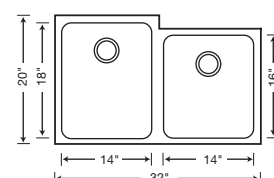

CUSTOM ACCESSORIES

All BLANCO SPEX™ undermounts feature a 1" wide finished mounting flange for easy undermount installation.

**BLANCO QUATRUS™
R15 UNDERMOUNTS**

18 GAUGE • 304 SERIES • 18/10 CHROME-NICKEL

With effortless style, our new BLANCO QUATRUS™ R15 sinks offer generous corners; making them easy to clean and hard to resist. Elegantly styled, yet ready for everyday duty. Shown with the new BLANCO SONOMA™ pull-down kitchen faucet.