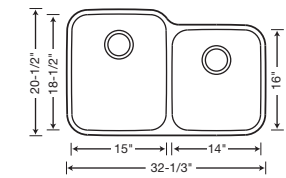

CUSTOM ACCESSORY

LIMITED LIFETIME WARRANTY

1-3/4 BOWL

441023 Depth = 9"/7"

**1-3/4 BOWL
REVERSE**

441261 Depth = 7"/9"

1.6 BOWL

441022 Depth = 9"/7"