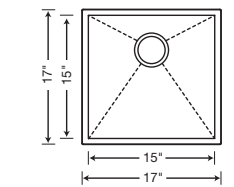

**MEDIUM
SINGLE BOWL**

518171 Depth = 9"

CUSTOM ACCESSORIES

**SMALL
SINGLE BOWL**

518478 Depth = 9"

CUSTOM ACCESSORY

BAR BOWL

518168 Depth = 8"