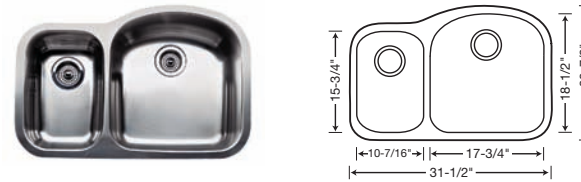

440167 Depth = 10"/6-3/4"
 440169 Depth = 8"/6-3/4"

CUSTOM ACCESSORIES

510889 Colander
 440492 Stainless Steel Colander

440166 Depth = 6-3/4"/10"

221026 Mesh Colander
 220994 Stainless Steel Grid

440164 Depth = 8"