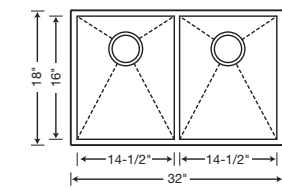

1-3/4 BOWL

518169 Depths = 9"/9"

CUSTOM ACCESSORIES

223189 Stainless Steel Grid
223190 Stainless Steel Grid
224387 Stainless Steel Colander
224390 Glass Cutting Board

EQUAL DOUBLE BOWL

518170 Depths = 9"/9"