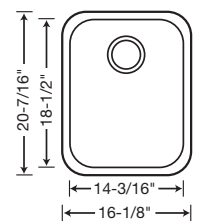

440247 Depth = 7"

440237 Depth = 8"

**BLANCO SUPER
SUPREME™ 1-3/4 BOWL
ONE-PIECE
UNDERMOUNT**

18 GAUGE • 304 SERIES • 18/10 CHROME-NICKEL

Sophisticated. Spacious. Stunning. This extra-large capacity version of our most popular design features two highly functional stainless steel bowls and the fine European craftsmanship and quality you've come to expect. Shown with BLANCO ACCLAIM™ kitchen faucet in polished chrome.