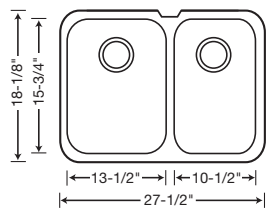

BLANCO NIAGARA™ DOUBLE BOWL

440160 Depth = 8" 7/8"

CUSTOM ACCESSORIES

510889 Colander

440492 Stainless Steel Colander

220991 Stainless Steel Grid

BLANCO NIAGARA™ 1-1/2 BOWL

440161 Depth = 8" 6-1/2"