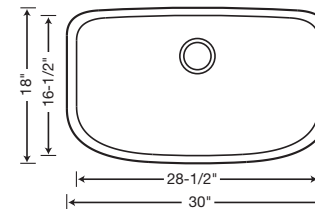

ONE™ features a range of accessories to help you prep, clean and organize. ONE™ accessories can be found on page 33 – and for your convenience, we've created accessory "Kits" that work with your individual lifestyle needs.