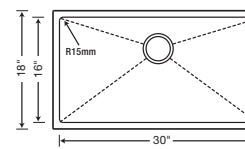

NEW 519549 Depths = 9"/9"

CUSTOM ACCESSORIES

224403
Stainless
Steel Grid

440492
Stainless
Steel
Colander

224387
Stainless
Steel
Colander

224390
Glass
Cutting
Board

**SUPER SINGLE
BOWL**

NEW 519548 Depth = 9"