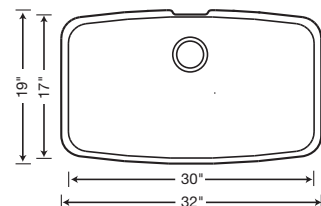

CUSTOM ACCESSORIES