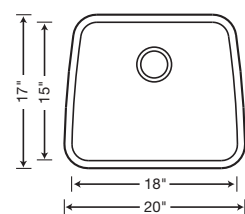

**SUPER
SINGLE**

440104 Depth = 10"

CUSTOM ACCESSORIES

220586
Stainless
Steel Grid

222401
Stainless
Steel Mesh
Colander

MEDIUM

440106 Depth = 10"

CUSTOM ACCESSORIES