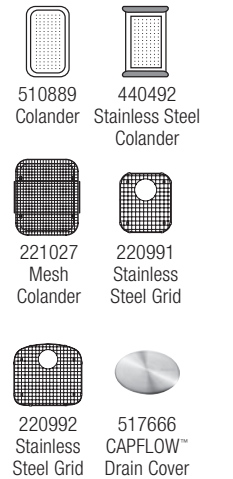

440249 Depth = 10"
440248 Depth = 8"

CUSTOM ACCESSORIES

440242 Depth = 10"/7"

CUSTOM ACCESSORIES

440241 Depth = 7"/10"

LIMITED LIFETIME WARRANTY

BLANCOWAVE™
1-1/2 BOWL
ONE-PIECE
UNDERMOUNTS

18 GAUGE • 304 SERIES • 18/10 CHROME-NICKEL