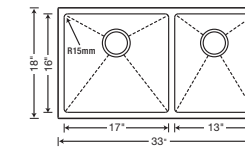

1-3/4 BOWL

NEW 519550 Depths = 9"/9"

CUSTOM ACCESSORIES

223189
Stainless
Steel Grid

223190
Stainless
Steel Grid

224387
Stainless
Steel
Colander

224390
Glass
Cutting
Board

**EQUAL DOUBLE
BOWL**