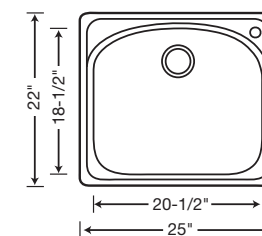

CUSTOM ACCESSORIES

LIMITED LIFETIME WARRANTY