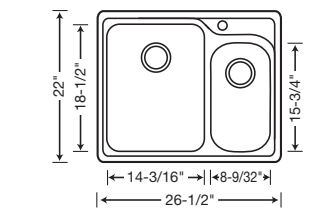

CUSTOM ACCESSORIES

LIMITED LIFETIME WARRANTY