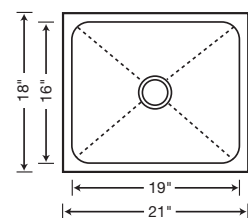

CUSTOM ACCESSORY