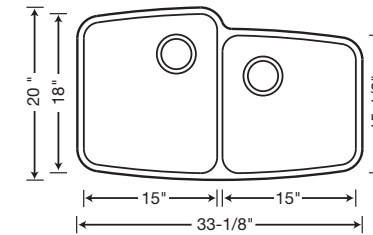

440110 Depth = 10"/10"

CUSTOM ACCESSORIES

220577
Stainless
Steel Grid

220578
Stainless
Steel Grid

440155
Cutting
Board

440492
Stainless Steel
Colander

222401
Stainless
Steel Mesh
Colander

441002 Depth = 10"/9"