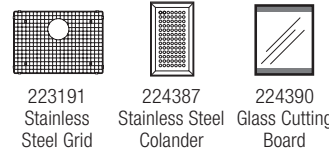

CUSTOM ACCESSORIES