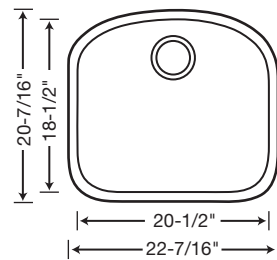

**BLANCOWAVE™
SINGLE BOWL
UNDERMOUNT**

18 GAUGE • 304 SERIES • 18/10 CHROME-NICKEL

Simplicity meets luxury in our single bowl design. Crafted from easy-to-clean premium 18 gauge stainless steel, this sink is an ideal complement to professional-style appliances and natural stone surfaces. Shown with BLANCO NAPA™ pull-down kitchen faucet in stainless steel and CAPFLOW™ drain cover.

**BLANCOWAVE™
1-3/4 BOWL
ONE-PIECE
UNDERMOUNTS**

18 GAUGE • 304 SERIES • 18/10 CHROME-NICKEL

We've integrated advanced technology into our popular 1-3/4 bowl, featuring innovative sound deadening pads identical to those used by luxury European automotive manufacturers. Shown with BLANCO GRACE™ II pull-down kitchen faucet in satin nickel and CAPFLOW™ drain cover.

CUSTOM ACCESSORIES

CUSTOM ACCESSORIES

LIMITED LIFETIME WARRANTY