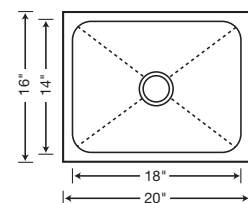

LIMITED LIFETIME WARRANTY

**BLANCO
SPEX PLUS™
UNDERMOUNTS**

18 GAUGE • 304 SERIES • 18/8 CHROME-NICKEL

This sink is sure to go beyond your expectations. A step above our popular BLANCO SPEX™ series, this design features premium 18 gauge stainless steel, an enhanced 8-1/2" bowl depth, and a limited lifetime warranty. Shown with BLANCO TORINO™ kitchen faucet in satin nickel.