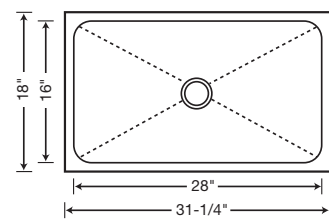

**BLANCO MAGNUM™
UNDERMOUNTS**

18 GAUGE • 304 SERIES • 18/8 CHROME-NICKEL

Prepared for any culinary challenge, our highly durable, 18 gauge stainless steel sink with 18/8 chrome-nickel content comes in a variety of sizes and can be complemented with our selection of faucets and custom accessories. Shown with BLANCO GRACE™ kitchen faucet in polished chrome.

CUSTOM ACCESSORIES

CUSTOM ACCESSORY

LIMITED LIFETIME WARRANTY

**BLANCO
SPEX PLUS™
UNDERMOUNTS**

18 GAUGE • 304 SERIES • 18/8 CHROME-NICKEL

This sink is sure to go beyond your expectations. A step above our popular BLANCO SPEX™ series, this design features premium 18 gauge stainless steel, an enhanced 8-1/2" bowl depth, and a limited lifetime warranty. Shown with BLANCO TORINO™ kitchen faucet in satin nickel.

**SINGLE
BOWL**

CUSTOM ACCESSORIES

**EQUAL
DOUBLE
BOWL**

CUSTOM ACCESSORIES

**1-1/2
BOWL**

CUSTOM ACCESSORIES

**1-3/4
BOWL**

CUSTOM ACCESSORIES

All BLANCO SPEX™ undermounts feature a 1" wide finished mounting flange for easy undermount installation.