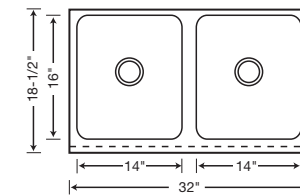

**BLANCO
MAGNUM™
DROP-INS**

18 GAUGE • 304 SERIES • 18/8 CHROME-NICKEL

Enjoy the best of both worlds with an easy-to-clean stainless steel surface and an easy-to-install drop-in design. Plus, it fits standard cut out dimensions, so you can effortlessly update your sink without replacing your countertop. Shown with BLANCO GRACE™ kitchen faucet in polished chrome.

**BLANCO MAGNUM™
APRON STYLE
UNDERMOUNTS**

18 GAUGE • 304 SERIES • 18/8 CHROME-NICKEL

This unique design features more than 85 years of European heritage combined with the ability to blend with any décor. With its satin polished finish, large bowl capacity and stunning stainless apron-front, you'll find this sink is as attractive as it is durable. Shown with BLANCO GRACE™ kitchen faucet in polished chrome.

- 440282 Depth = 12"
- 440284 Depth = 10"
- 440280 Depth = 8"

CUSTOM ACCESSORIES

SINGLE BOWL

- 440296 Depth = 12"
  Without Towel Bar
- 440294 Depth = 12"
  With Stainless Steel Towel Bar

APRON FRONT

CUSTOM ACCESSORIES

- 440276 Depth = 12"
- 440278 Depth = 10"
- 440274 Depth = 8"

DOUBLE BOWL

- 440286 Depth = 10-1/2"/10-1/2"

APRON FRONT

CUSTOM ACCESSORY

LIMITED LIFETIME WARRANTY