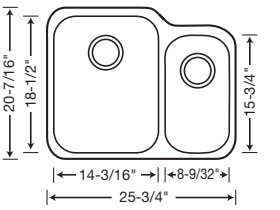

CUSTOM ACCESSORIES