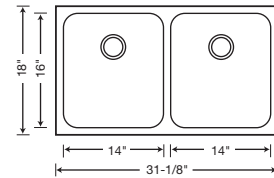

**SINGLE
BOWL**

440320 Depth = 7"

CUSTOM ACCESSORIES

221033
Stainless
Steel Grid

440492
Stainless Steel
Colander

**EQUAL
DOUBLE
BOWL**

440316 Depth = 7-1/4"/7-1/4"

CUSTOM ACCESSORIES