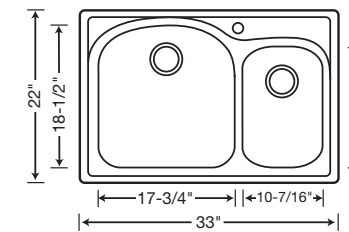

BLANCO WAVE PLUS™ 1-1/2 BOWL

440171 Depth = 8" 5/8"

CUSTOM ACCESSORIES

510889
Colander

440492
Stainless Steel
Colander

221026
Mesh
Colander

220994
Stainless
Steel Grid

220995
Stainless
Steel Grid