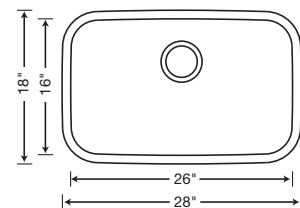

CUSTOM ACCESSORY