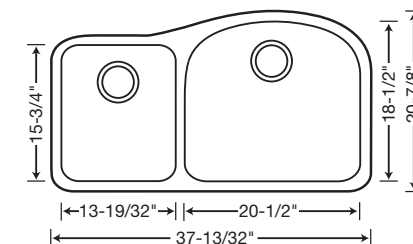

440249 Depth = 10"
440248 Depth = 8"

CUSTOM ACCESSORIES

440242 Depth = 10"/7"

CUSTOM ACCESSORIES

440241 Depth = 7"/10"

LIMITED LIFETIME WARRANTY

BLANCOWAVE™
1-1/2 BOWL
ONE-PIECE
UNDERMOUNTS

18 GAUGE • 304 SERIES • 18/10 CHROME-NICKEL