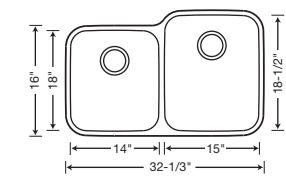

CUSTOM ACCESSORY

LIMITED LIFETIME WARRANTY

1-3/4 BOWL

441023 Depth = 9"/7"

**1-3/4 BOWL
REVERSE**

441261 Depth = 7"/9"

1.6 BOWL

441022 Depth = 9"/7"