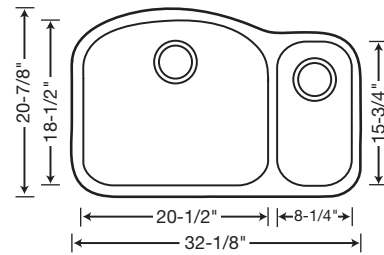

BLANCOWAVE™
1-1/2 BOWL
ONE-PIECE
UNDERMOUNTS

18 GAUGE • 304 SERIES • 18/10 CHROME-NICKEL

The easy-to-clean surface of our satin polished finish. The premium quality of 18 gauge stainless steel. The sophisticated European style of BLANCO. All beautifully combined into an impressive 1-1/2 bowl design. Shown with BLANCO NAPA™ pull-out kitchen faucet in stainless steel and CAPFLOW™ drain cover.

CUSTOM ACCESSORIES

LIMITED LIFETIME WARRANTY

BLANCOWAVE PLUS™
UNDERMOUNTS

18 GAUGE • 304 SERIES • 18/10 CHROME-NICKEL

The radiance of stainless steel is a distinctive companion to granite, tile and other classic materials in your kitchen. Our sleek undermount bowls allow you to wipe your countertop clean, right into the sink. Shown with BLANCO ACCLAIM™ kitchen faucet in satin nickel.

CUSTOM ACCESSORIES