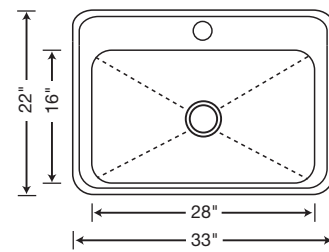

**BLANCO
MAGNUM™
DROP-INS**

18 GAUGE • 304 SERIES • 18/8 CHROME-NICKEL

Enjoy the best of both worlds with an easy-to-clean stainless steel surface and an easy-to-install drop-in design. Plus, it fits standard cut out dimensions, so you can effortlessly update your sink without replacing your countertop. Shown with BLANCO GRACE™ kitchen faucet in polished chrome.

**BLANCO MAGNUM™
APRON STYLE
UNDERMOUNTS**

18 GAUGE • 304 SERIES • 18/8 CHROME-NICKEL

This unique design features more than 85 years of European heritage combined with the ability to blend with any décor. With its satin polished finish, large bowl capacity and stunning stainless apron-front, you'll find this sink is as attractive as it is durable. Shown with BLANCO GRACE™ kitchen faucet in polished chrome.

- 440282 Depth = 12"
- 440284 Depth = 10"
- 440280 Depth = 8"

CUSTOM ACCESSORIES

SINGLE BOWL

- 440296 Depth = 12"
  Without Towel Bar
- 440294 Depth = 12"
  With Stainless Steel Towel Bar

APRON FRONT

CUSTOM ACCESSORIES

- 440276 Depth = 12"
- 440278 Depth = 10"
- 440274 Depth = 8"

DOUBLE BOWL

- 440286 Depth = 10-1/2"/10-1/2"

APRON FRONT

CUSTOM ACCESSORY

LIMITED LIFETIME WARRANTY