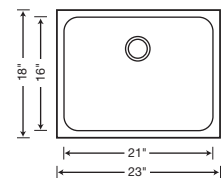

**BLANCO SPEX™
UNDERMOUNTS**

20 GAUGE • 304 SERIES • 18/8 CHROME-NICKEL

With durable 20 gauge construction, you can feel confident knowing these sinks can stand up to the toughest conditions – while our beautiful satin finish makes them easy-to-clean. Shown with BLANCO CLASSIC NOUVEAU™ kitchen faucet in satin nickel.

**SINGLE
BOWL**

CUSTOM ACCESSORIES

**EQUAL
DOUBLE
BOWL**

CUSTOM ACCESSORIES

**1-1/2
BOWL**

CUSTOM ACCESSORIES

**1-3/4
BOWL**

CUSTOM ACCESSORIES

All BLANCO SPEX™ undermounts feature a 1" wide finished mounting flange for easy undermount installation.

**BLANCO QUATRUS™
R15 UNDERMOUNTS**

18 GAUGE • 304 SERIES • 18/10 CHROME-NICKEL

With effortless style, our new BLANCO QUATRUS™ R15 sinks offer generous corners; making them easy to clean and hard to resist. Elegantly styled, yet ready for everyday duty. Shown with the new BLANCO SONOMA™ pull-down kitchen faucet.

1-3/4 BOWL

CUSTOM ACCESSORIES

**EQUAL DOUBLE
BOWL**

CUSTOM ACCESSORIES

**SUPER SINGLE
BOWL**

CUSTOM ACCESSORIES