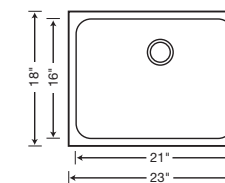

**SINGLE
BOWL**

440260 Depth = 8-1/2"

CUSTOM ACCESSORIES

**EQUAL
DOUBLE
BOWL**

440258 Depth = 8-1/2"/8-1/2"

CUSTOM ACCESSORIES

**1-1/2
BOWL**

440256 Depth = 8-1/2"/5-1/4"