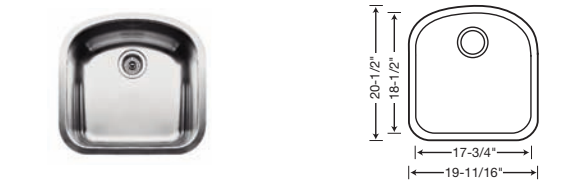

440167 Depth = 10"/6-3/4"
 440169 Depth = 8"/6-3/4"

CUSTOM ACCESSORIES

510889 Colander
 440492 Stainless Steel Colander

440166 Depth = 6-3/4"/10"

221026 Mesh Colander
 220994 Stainless Steel Grid

440164 Depth = 8"