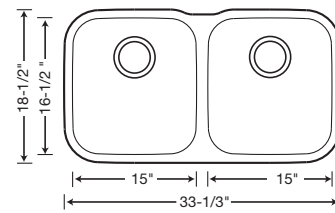

CUSTOM ACCESSORY