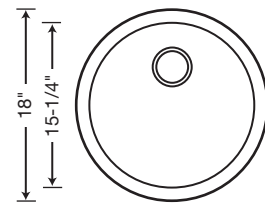

CUSTOM ACCESSORIES