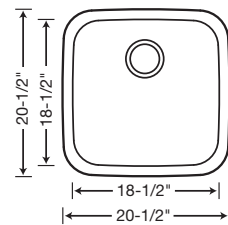

**BLANCO SUPREME™
INDIVIDUAL
UNDERMOUNTS**

18 GAUGE • 304 SERIES • 18/10 CHROME-NICKEL

Create a customized look that reflects your personal style. Individual bowls may be used alone or as components of a one-of-a-kind sink. And thanks to our luxurious satin polished finish, you'll also enjoy a beautiful, easy-to-clean surface. Shown with BLANCO ALTA™ COMPACT faucet in satin nickel.

CUSTOM ACCESSORIES

**BLANCO SUPER
SUPREME™ 1-3/4 BOWL
ONE-PIECE
UNDERMOUNT**

18 GAUGE • 304 SERIES • 18/10 CHROME-NICKEL

Sophisticated. Spacious. Stunning. This extra-large capacity version of our most popular design features two highly functional stainless steel bowls and the fine European craftsmanship and quality you've come to expect. Shown with BLANCO ACCLAIM™ kitchen faucet in polished chrome.

CUSTOM ACCESSORIES

LIMITED LIFETIME WARRANTY