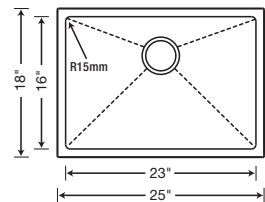

MEDIUM SINGLE BOWL

NEW 519547 Depth = 9"

CUSTOM ACCESSORIES

223191 Stainless Steel Grid
224387 Stainless Steel Colander
224390 Glass Cutting Board

SMALL SINGLE BOWL

NEW 519546 Depth = 9"

CUSTOM ACCESSORY

516271 Stainless Steel Grid