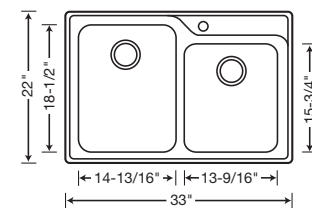

CUSTOM ACCESSORIES