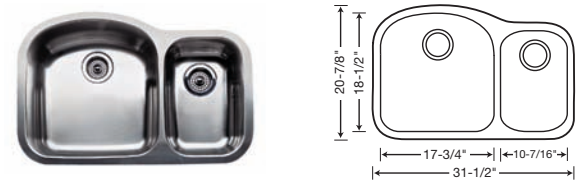

BLANCOWAVE PLUS™
UNDERMOUNTS

18 GAUGE • 304 SERIES • 18/10 CHROME-NICKEL

The radiance of stainless steel is a distinctive companion to granite, tile and other classic materials in your kitchen. Our sleek undermount bowls allow you to wipe your countertop clean, right into the sink. Shown with BLANCO ACCLAIM™ kitchen faucet in satin nickel.

440167 Depth = 10"/6-3/4"
440169 Depth = 8"/6-3/4"