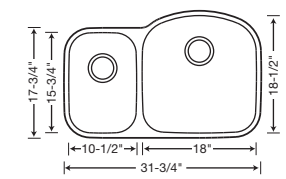

**BLANCO QUATRUS™
R0 UNDERMOUNTS**

18 GAUGE • 304 SERIES • 18/10 CHROME-NICKEL

Clean, crisp lines, zero radius corners, 18 gauge steel, sound dampening pads and custom accessories deliver quality and longevity without sacrifice. Yes, you can have it all and at a great value. Shown with BLANCO MERIDIAN™ single-lever kitchen faucet with side spray in satin nickel.

**BLANCO STELLAR™
UNDERMOUNTS**

18 GAUGE • 304 SERIES • 18/10 CHROME-NICKEL

Classic styling and fine craftsmanship at an attainable price. With a Refined Brushed Finish, our most popular shapes have been designed to fit a variety of applications and cabinet sizes. Shown with BLANCO GRACE™ kitchen faucet with side spray in polished chrome.

**MEDIUM
SINGLE BOWL**

CUSTOM ACCESSORIES

**SMALL
SINGLE BOWL**

CUSTOM ACCESSORY

BAR BOWL

CUSTOM ACCESSORY

LIMITED LIFETIME WARRANTY

1-3/4 BOWL

**1-3/4 BOWL
REVERSE**

1.6 BOWL

**1.6 BOWL
REVERSE**

CUSTOM ACCESSORIES

CUSTOM ACCESSORY