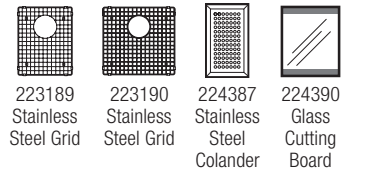

CUSTOM ACCESSORIES

223189 Stainless Steel Grid
223190 Stainless Steel Grid
224387 Stainless Steel Colander
224390 Glass Cutting Board