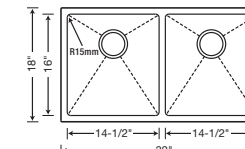

CUSTOM ACCESSORIES

224403
Stainless
Steel Grid