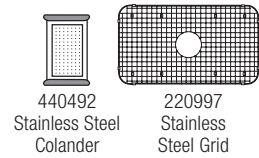

CUSTOM ACCESSORIES