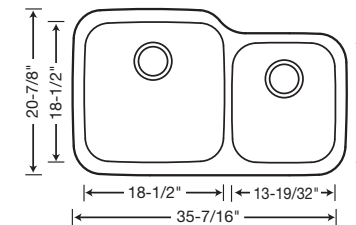

**BLANCO SUPREME™
INDIVIDUAL
UNDERMOUNTS**

18 GAUGE • 304 SERIES • 18/10 CHROME-NICKEL

Create a customized look that reflects your personal style. Individual bowls may be used alone or as components of a one-of-a-kind sink. And thanks to our luxurious satin polished finish, you'll also enjoy a beautiful, easy-to-clean surface. Shown with BLANCO ALTA™ COMPACT faucet in satin nickel.

CUSTOM ACCESSORIES

**BLANCO SUPER
SUPREME™ 1-3/4 BOWL
ONE-PIECE
UNDERMOUNT**

18 GAUGE • 304 SERIES • 18/10 CHROME-NICKEL

Sophisticated. Spacious. Stunning. This extra-large capacity version of our most popular design features two highly functional stainless steel bowls and the fine European craftsmanship and quality you've come to expect. Shown with BLANCO ACCLAIM™ kitchen faucet in polished chrome.

CUSTOM ACCESSORIES

LIMITED LIFETIME WARRANTY