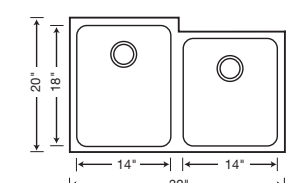

**BLANCO MAGNUM™
UNDERMOUNTS**

18 GAUGE • 304 SERIES • 18/8 CHROME-NICKEL

Prepared for any culinary challenge, our highly durable, 18 gauge stainless steel sink with 18/8 chrome-nickel content comes in a variety of sizes and can be complemented with our selection of faucets and custom accessories. Shown with BLANCO GRACE™ kitchen faucet in polished chrome.

CUSTOM ACCESSORIES

CUSTOM ACCESSORY

LIMITED LIFETIME WARRANTY

**BLANCO
SPEX PLUS™
UNDERMOUNTS**

18 GAUGE • 304 SERIES • 18/8 CHROME-NICKEL

This sink is sure to go beyond your expectations. A step above our popular BLANCO SPEX™ series, this design features premium 18 gauge stainless steel, an enhanced 8-1/2" bowl depth, and a limited lifetime warranty. Shown with BLANCO TORINO™ kitchen faucet in satin nickel.

**SINGLE
BOWL**

CUSTOM ACCESSORIES

**EQUAL
DOUBLE
BOWL**

CUSTOM ACCESSORIES

**1-1/2
BOWL**

CUSTOM ACCESSORIES

**1-3/4
BOWL**

CUSTOM ACCESSORIES

All BLANCO SPEX™ undermounts feature a 1" wide finished mounting flange for easy undermount installation.