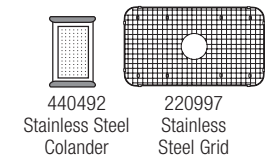

- 440282 Depth = 12"
- 440284 Depth = 10"
- 440280 Depth = 8"

CUSTOM ACCESSORIES

SINGLE BOWL

- 440296 Depth = 12"
Without Towel Bar
- 440294 Depth = 12"
With Stainless Steel Towel Bar

APRON FRONT

CUSTOM ACCESSORIES