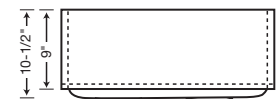

APRON FRONT