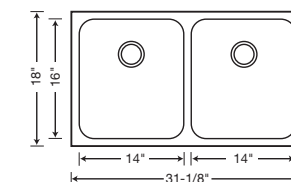

**SINGLE
BOWL**

440260 Depth = 8-1/2"

CUSTOM ACCESSORIES

**EQUAL
DOUBLE
BOWL**

440258 Depth = 8-1/2"/8-1/2"

CUSTOM ACCESSORIES

**1-1/2
BOWL**

440256 Depth = 8-1/2"/5-1/4"