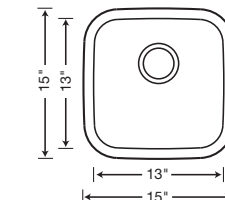

**SINGLE
ADA BOWL**

441529 Depth = 5-1/2"

BAR BOWL

441026 Depth = 6-1/2"

LIMITED LIFETIME WARRANTY