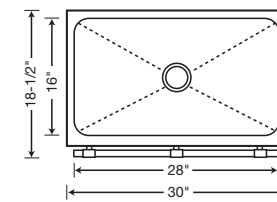

- 440282 Depth = 12"
- 440284 Depth = 10"
- 440280 Depth = 8"

CUSTOM ACCESSORIES

SINGLE BOWL

- 440296 Depth = 12"
Without Towel Bar
- 440294 Depth = 12"
With Stainless Steel Towel Bar

APRON FRONT

CUSTOM ACCESSORIES