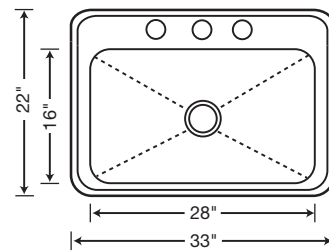

**BLANCO
MAGNUM™
DROP-INS**

18 GAUGE • 304 SERIES • 18/8 CHROME-NICKEL

Enjoy the best of both worlds with an easy-to-clean stainless steel surface and an easy-to-install drop-in design. Plus, it fits standard cut out dimensions, so you can effortlessly update your sink without replacing your countertop. Shown with BLANCO GRACE™ kitchen faucet in polished chrome.

**BLANCO MAGNUM™
APRON STYLE
UNDERMOUNTS**

18 GAUGE • 304 SERIES • 18/8 CHROME-NICKEL

This unique design features more than 85 years of European heritage combined with the ability to blend with any décor. With its satin polished finish, large bowl capacity and stunning stainless apron-front, you'll find this sink is as attractive as it is durable. Shown with BLANCO GRACE™ kitchen faucet in polished chrome.

- 440282 Depth = 12"
- 440284 Depth = 10"
- 440280 Depth = 8"

CUSTOM ACCESSORIES

SINGLE BOWL

- 440296 Depth = 12"
  Without Towel Bar
- 440294 Depth = 12"
  With Stainless Steel Towel Bar

APRON FRONT

CUSTOM ACCESSORIES

- 440276 Depth = 12"
- 440278 Depth = 10"
- 440274 Depth = 8"

DOUBLE BOWL

- 440286 Depth = 10-1/2"/10-1/2"

APRON FRONT

CUSTOM ACCESSORY

LIMITED LIFETIME WARRANTY