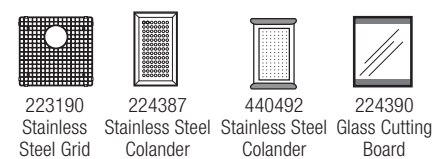

LIMITED LIFETIME WARRANTY

**BLANCO
PRECISION™ 16" R10
UNDERMOUNTS**

18 GAUGE • 304 SERIES • 18/10 CHROME-NICKEL

Precision, symmetry and fine craftsmanship unite for the ultimate in aesthetic brilliance. Our double and triple bowl square designs allow for maximum bowl capacity. Even the drain grooves, you'll find, are stylish. Shown with BLANCO PURUS™ I kitchen faucet with side spray in polished chrome.

16" SIZE front to back R10 516220 Depth = 10"/10"

CUSTOM ACCESSORIES

PRECISION 16" R10

16" SIZE front to back R10 516219 Depth = 10"/10"

CUSTOM ACCESSORIES

PRECISION 16" R10 TRIPLE BOWL

16" SIZE front to back 516214 Depth = 10"/8"/10"