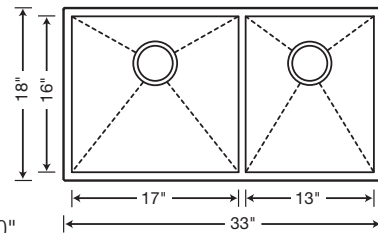

16" SIZE front to back 515821 Depth = 10"/10"

CUSTOM ACCESSORIES

- 223189
  Stainless Steel Grid
- 223190
  Stainless Steel Grid
- 224387
  Stainless Steel Colander
- 224390
  Glass Cutting Board