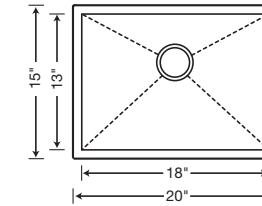

PRECISION™ 16" R0 SUPER SINGLE BOWL

16" SIZE front to back 515820 Depth = 10"

CUSTOM ACCESSORIES

PRECISION™ 16" R0 SINGLE BOWL

16" SIZE front to back 515819 Depth = 10"

CUSTOM ACCESSORIES

PRECISION™ 16" designs maximize the sink's functionality while protecting the integrity of your precious stone countertops.

LIMITED LIFETIME WARRANTY

PRECISION™ R0 SUPER SINGLE BOWL

512747 Depth = 10"

CUSTOM ACCESSORY

PRECISION™ 16" R0 LARGE SINGLE BOWL

16" SIZE front to back 516209 Depth = 10"

CUSTOM ACCESSORIES

PRECISION™ 16" R0 MEDIUM BOWL (Horizontal orientation)

16" SIZE front to back 512746 Depth = 10"

CUSTOM ACCESSORIES

PRECISION™ 16" R0 MEDIUM BOWL

16" SIZE front to back 516208 Depth = 10"

CUSTOM ACCESSORIES

PRECISION™ 16" R0 SMALL SINGLE BOWL

16" SIZE front to back 516210 Depth = 10"