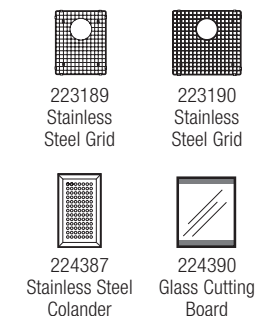

16" SIZE front to back R10 516220 Depth = 10"/10"

CUSTOM ACCESSORIES

PRECISION 16" R10

16" SIZE front to back R10 516219 Depth = 10"/10"

CUSTOM ACCESSORIES

PRECISION 16" R10 TRIPLE BOWL

16" SIZE front to back 516214 Depth = 10"/8"/10"

CUSTOM ACCESSORIES

**BLANCO PRECISION™ 16"
R10 1-3/4 BOWL
UNDERMOUNTS**

18 GAUGE • 304 SERIES • 18/10 CHROME-NICKEL

With elegant 10mm radius corners and a seamless appearance, our 1-3/4 design reflects a combination of precision and innovation. Shown with BLANCO PURUS™ I kitchen faucet with side spray in polished chrome.

16" SIZE front to back 516217 Depth = 10"/10"

CUSTOM ACCESSORIES

16" SIZE front to back 515824 Depth = 10"/10"

CUSTOM ACCESSORIES

LIMITED LIFETIME WARRANTY

PRECISION™ 16" designs maximize the sink's functionality while protecting the integrity of your precious stone countertops.