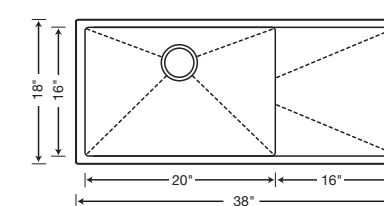

BLANCO PRECISION™ 16" R10 1-1/2 BOWL UNDERMOUNT

18 GAUGE • 304 SERIES • 18/10 CHROME-NICKEL

Architecturally inspired and passionately handcrafted, each of our 1-1/2 bowl designs truly is a work of art. Featuring 18 gauge stainless steel and uncompromised attention to detail, you'll soon discover what makes this sink so extraordinary. Shown with BLANCO PURUS™ I kitchen faucet with side spray in polished chrome.

CUSTOM ACCESSORIES

BLANCO PRECISION™ 16" R10 SINGLE BOWL UNDERMOUNTS

18 GAUGE • 304 SERIES • 18/10 CHROME-NICKEL

Technology meets simplicity in our stunning, state-of-the-art single bowl design. With one dynamic focal point, 18 gauge stainless steel and years of handcrafted expertise, this sink effortlessly stands out in any kitchen, yet seamlessly fits right in. Shown with our BLANCO ALTA™ faucet with pull-out spray in polished chrome.

CUSTOM ACCESSORIES

CUSTOM ACCESSORIES

PRECISION™ 16" designs maximize the sink's functionality while protecting the integrity of your precious stone countertops.

LIMITED LIFETIME WARRANTY

PRECISION™ 16" designs maximize the sink's functionality while protecting the integrity of your precious stone countertops.