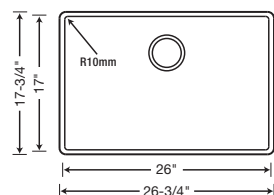

**20" SINGLE
BOWL DROP-IN**

519842 Depth = 8-1/4"

CUSTOM ACCESSORIES

231175
Stainless Steel
Grid

**26" LARGE SINGLE
BOWL DROP-IN**

519594 Depth = 10"

CUSTOM ACCESSORIES

231167
Stainless Steel
Grid