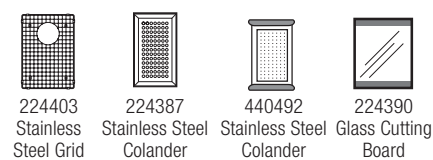

CUSTOM ACCESSORIES