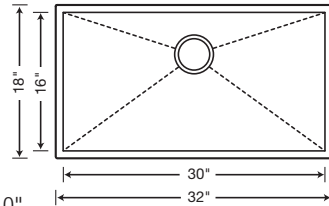

PRECISION™ 16" R0 SUPER SINGLE BOWL

16" SIZE front to back 515820 Depth = 10"

CUSTOM ACCESSORIES

PRECISION™ 16" R0 SINGLE BOWL

16" SIZE front to back 515819 Depth = 10"

CUSTOM ACCESSORIES

PRECISION™ 16" designs maximize the sink's functionality while protecting the integrity of your precious stone countertops.