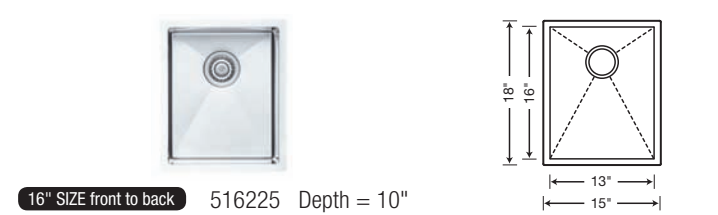

PRECISION™ 16" R10 LARGE SINGLE BOWL

16" SIZE front to back 516223 Depth = 10"

CUSTOM ACCESSORIES

PRECISION™ 16" R10 MEDIUM SINGLE BOWL

16" SIZE front to back 516224 Depth = 10"

CUSTOM ACCESSORIES

PRECISION™ 16" R10 SMALL SINGLE BOWL