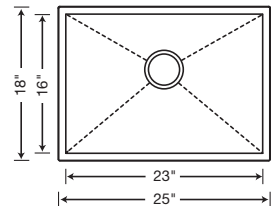

PRECISION™ 16" R0 SUPER SINGLE BOWL

16" SIZE front to back 515820 Depth = 10"

CUSTOM ACCESSORIES

PRECISION™ 16" R0 SINGLE BOWL

16" SIZE front to back 515819 Depth = 10"

CUSTOM ACCESSORIES

PRECISION™ 16" designs maximize the sink's functionality while protecting the integrity of your precious stone countertops.

LIMITED LIFETIME WARRANTY

PRECISION™ R0 SUPER SINGLE BOWL

512747 Depth = 10"

CUSTOM ACCESSORY

PRECISION™ 16" R0 LARGE SINGLE BOWL

16" SIZE front to back 516209 Depth = 10"

CUSTOM ACCESSORIES

PRECISION™ 16" R0 MEDIUM BOWL (Horizontal orientation)