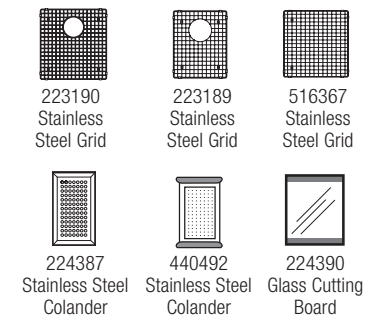

CUSTOM ACCESSORIES