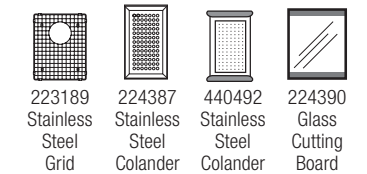

16" SIZE front to back 512746 Depth = 10"

CUSTOM ACCESSORIES

PRECISION™ 16" R0 MEDIUM BOWL

16" SIZE front to back 516208 Depth = 10"

CUSTOM ACCESSORIES

PRECISION™ 16" R0 SMALL SINGLE BOWL

16" SIZE front to back 516210 Depth = 10"