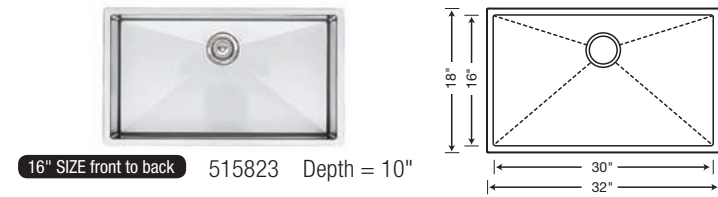

BLANCO PRECISION™ 16" R10 SINGLE BOWL UNDERMOUNTS

PRECISION™ 16" R10 SUPER SINGLE BOWL

16" SIZE front to back 515823 Depth = 10"

CUSTOM ACCESSORIES

PRECISION™ R10 SUPER SINGLE BOWL