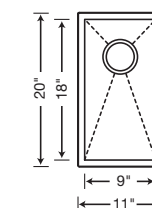

PRECISION™ 16" R0 SUPER SINGLE BOWL

16" SIZE front to back 515820 Depth = 10"

CUSTOM ACCESSORIES

PRECISION™ 16" R0 SINGLE BOWL

16" SIZE front to back 515819 Depth = 10"

CUSTOM ACCESSORIES

PRECISION™ 16" designs maximize the sink's functionality while protecting the integrity of your precious stone countertops.

LIMITED LIFETIME WARRANTY

PRECISION™ R0 SUPER SINGLE BOWL

512747 Depth = 10"

CUSTOM ACCESSORY

PRECISION™ 16" R0 LARGE SINGLE BOWL

16" SIZE front to back 516209 Depth = 10"

CUSTOM ACCESSORIES

PRECISION™ 16" R0 MEDIUM BOWL (Horizontal orientation)

16" SIZE front to back 512746 Depth = 10"

CUSTOM ACCESSORIES

PRECISION™ 16" R0 MEDIUM BOWL

16" SIZE front to back 516208 Depth = 10"

CUSTOM ACCESSORIES

PRECISION™ 16" R0 SMALL SINGLE BOWL

16" SIZE front to back 516210 Depth = 10"

CUSTOM ACCESSORIES

PRECISION™ R0 SMALL BOWL

512743 Depth = 8"

CUSTOM ACCESSORY