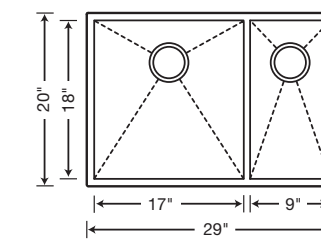

CUSTOM ACCESSORIES

- 221022
  Stainless Steel Grid
- 221015
  Stainless Steel Grid
- 218620
  Glass Cutting Board
- 218772
  Stainless Steel Colander

PRECISION™ 16" designs maximize the sink's functionality while protecting the integrity of your precious stone countertops.

LIMITED LIFETIME WARRANTY

PRECISION™ 16" designs maximize the sink's functionality while protecting the integrity of your precious stone countertops.