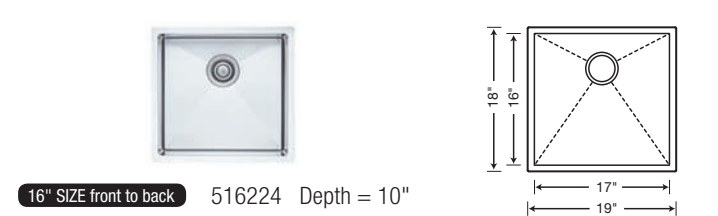

PRECISION™ 16" R10 LARGE SINGLE BOWL

16" SIZE front to back 516223 Depth = 10"

CUSTOM ACCESSORIES

PRECISION™ 16" R10 MEDIUM SINGLE BOWL

16" SIZE front to back 516224 Depth = 10"

CUSTOM ACCESSORIES

PRECISION™ 16" R10 SMALL SINGLE BOWL