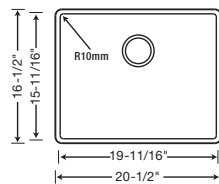

**20" SINGLE
BOWL DROP-IN**

519842 Depth = 8-1/4"

CUSTOM ACCESSORIES

231175
Stainless Steel
Grid

**26" LARGE SINGLE
BOWL DROP-IN**

519594 Depth = 10"

CUSTOM ACCESSORIES

231167
Stainless Steel
Grid