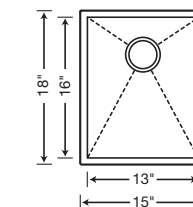

PRECISION™ 16" R0 SUPER SINGLE BOWL

16" SIZE front to back 515820 Depth = 10"

CUSTOM ACCESSORIES

PRECISION™ 16" R0 SINGLE BOWL

16" SIZE front to back 515819 Depth = 10"

CUSTOM ACCESSORIES

PRECISION™ 16" designs maximize the sink's functionality while protecting the integrity of your precious stone countertops.

LIMITED LIFETIME WARRANTY

PRECISION™ R0 SUPER SINGLE BOWL

512747 Depth = 10"

CUSTOM ACCESSORY

PRECISION™ 16" R0 LARGE SINGLE BOWL

16" SIZE front to back 516209 Depth = 10"

CUSTOM ACCESSORIES

PRECISION™ 16" R0 MEDIUM BOWL (Horizontal orientation)

16" SIZE front to back 512746 Depth = 10"

CUSTOM ACCESSORIES

PRECISION™ 16" R0 MEDIUM BOWL

16" SIZE front to back 516208 Depth = 10"

CUSTOM ACCESSORIES

PRECISION™ 16" R0 SMALL SINGLE BOWL

16" SIZE front to back 516210 Depth = 10"

CUSTOM ACCESSORIES

PRECISION™ R0 SMALL BOWL

512743 Depth = 8"

CUSTOM ACCESSORY