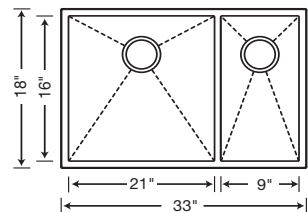

BLANCO PRECISION™ 16" R10 1-1/2 BOWL UNDERMOUNT

18 GAUGE • 304 SERIES • 18/10 CHROME-NICKEL

Architecturally inspired and passionately handcrafted, each of our 1-1/2 bowl designs truly is a work of art. Featuring 18 gauge stainless steel and uncompromised attention to detail, you'll soon discover what makes this sink so extraordinary. Shown with BLANCO PURUS™ I kitchen faucet with side spray in polished chrome.

CUSTOM ACCESSORIES

BLANCO PRECISION™ 16" R10 SINGLE BOWL UNDERMOUNTS

18 GAUGE • 304 SERIES • 18/10 CHROME-NICKEL

Technology meets simplicity in our stunning, state-of-the-art single bowl design. With one dynamic focal point, 18 gauge stainless steel and years of handcrafted expertise, this sink effortlessly stands out in any kitchen, yet seamlessly fits right in. Shown with our BLANCO ALTA™ faucet with pull-out spray in polished chrome.

CUSTOM ACCESSORIES

CUSTOM ACCESSORIES

PRECISION™ 16" designs maximize the sink's functionality while protecting the integrity of your precious stone countertops.

LIMITED LIFETIME WARRANTY

PRECISION™ 16" designs maximize the sink's functionality while protecting the integrity of your precious stone countertops.