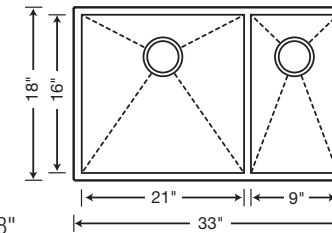

16" SIZE front to back 516213 Depth = 10"/8"

CUSTOM ACCESSORIES

- 224405
  Stainless Steel Grid
- 224406
  Stainless Steel Grid
- 224390
  Glass Cutting Board
- 224387
  Stainless Steel Colander