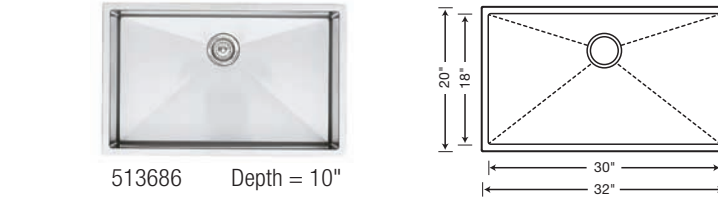

513686 Depth = 10"