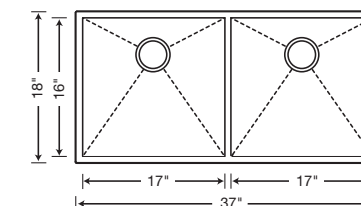

16" SIZE front to back 516211 Depth = 10"/10"

CUSTOM ACCESSORIES

223189
Stainless
Steel Grid

224387
Stainless Steel
Colander

440492
Stainless Steel
Colander

224390
Glass Cutting
Board

16" SIZE front to back 516212 Depth = 10"/10"