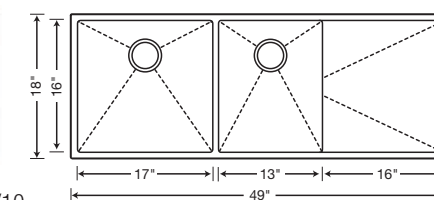

**BLANCO PRECISION™ 16"
R10 1-3/4 BOWL
UNDERMOUNTS**

18 GAUGE • 304 SERIES • 18/10 CHROME-NICKEL

With elegant 10mm radius corners and a seamless appearance, our 1-3/4 design reflects a combination of precision and innovation. Shown with BLANCO PURUS™ I kitchen faucet with side spray in polished chrome.

16" SIZE front to back 516217 Depth = 10"/10"