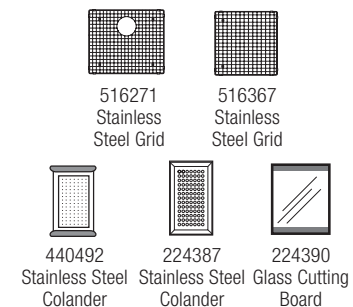

16" SIZE front to back 516216 Depth = 10"

CUSTOM ACCESSORIES

16" SIZE front to back 516215 Depth = 10"

CUSTOM ACCESSORIES

PRECISION™ 16" designs maximize the sink's functionality while protecting the integrity of your precious stone countertops.