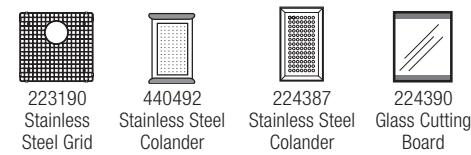

PRECISION™ 16" R10 LARGE SINGLE BOWL

16" SIZE front to back 516223 Depth = 10"

CUSTOM ACCESSORIES

PRECISION™ 16" R10 MEDIUM SINGLE BOWL

16" SIZE front to back 516224 Depth = 10"

CUSTOM ACCESSORIES

PRECISION™ 16" R10 SMALL SINGLE BOWL