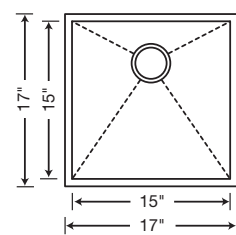

CUSTOM ACCESSORY

- 223200
  Stainless Steel Grid