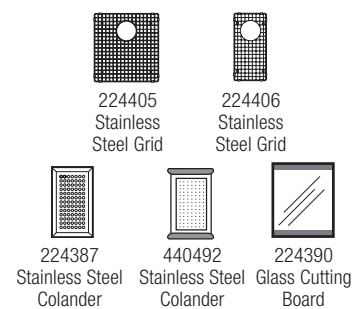

CUSTOM ACCESSORIES