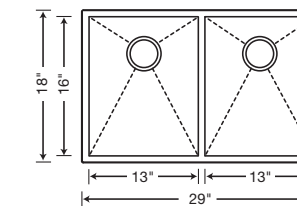

BLANCO PRECISION™ 16" R0 DOUBLE BOWL UNDERMOUNTS

18 GAUGE • 304 SERIES • 18/10 CHROME-NICKEL

Add balance to your kitchen, without sacrificing quality or craftsmanship. Rear drain placement and tight radius corners maximize capacity, while 16" front-to-back depth allows for optimal marble and granite use and allows more space for faucet installation. Shown with BLANCOCULINA™ Semi-Professional kitchen faucet in polished chrome.

16" SIZE front to back 516211 Depth = 10"/10"

CUSTOM ACCESSORIES