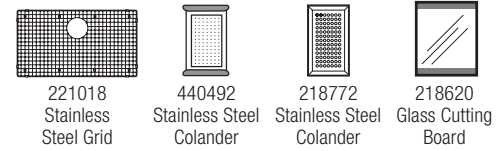

16" SIZE front to back 515823 Depth = 10"

CUSTOM ACCESSORIES

PRECISION™ R10 SUPER SINGLE BOWL

513686 Depth = 10"

CUSTOM ACCESSORIES

PRECISION™ 16" R10 SINGLE BOWL

16" SIZE front to back 515822 Depth = 10"

CUSTOM ACCESSORIES