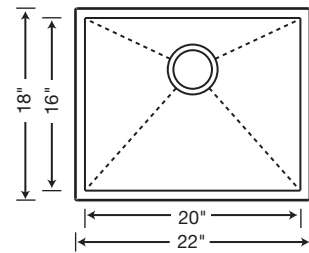

CUSTOM ACCESSORIES