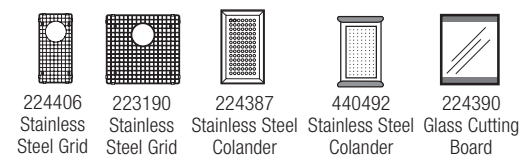

CUSTOM ACCESSORIES