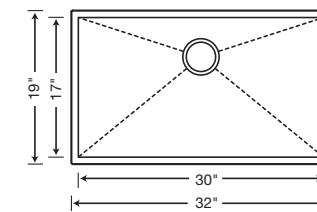

PRECISION™ 16" R0 SUPER SINGLE BOWL

16" SIZE front to back 515820 Depth = 10"

CUSTOM ACCESSORIES

PRECISION™ 16" R0 SINGLE BOWL

16" SIZE front to back 515819 Depth = 10"

CUSTOM ACCESSORIES

PRECISION™ 16" designs maximize the sink's functionality while protecting the integrity of your precious stone countertops.

LIMITED LIFETIME WARRANTY

PRECISION™ R0 SUPER SINGLE BOWL

512747 Depth = 10"

CUSTOM ACCESSORY

PRECISION™ 16" R0 LARGE SINGLE BOWL

16" SIZE front to back 516209 Depth = 10"

CUSTOM ACCESSORIES

PRECISION™ 16" R0 MEDIUM BOWL (Horizontal orientation)