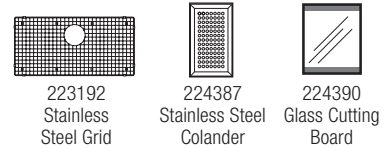

CUSTOM ACCESSORIES