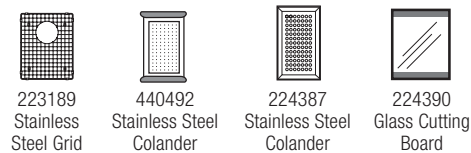

CUSTOM ACCESSORIES