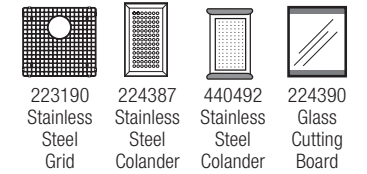

LIMITED LIFETIME WARRANTY

PRECISION™ R0 SUPER SINGLE BOWL

512747 Depth = 10"

CUSTOM ACCESSORY

PRECISION™ 16" R0 LARGE SINGLE BOWL

16" SIZE front to back 516209 Depth = 10"

CUSTOM ACCESSORIES

PRECISION™ 16" R0 MEDIUM BOWL (Horizontal orientation)