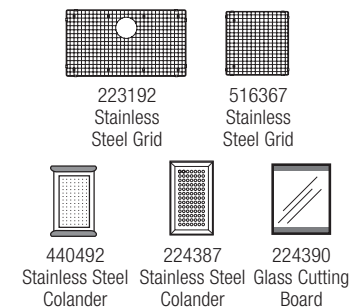

CUSTOM ACCESSORIES

16" SIZE front to back 516215 Depth = 10"