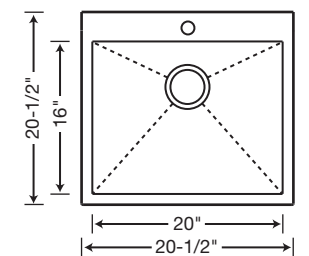

516199 Depth = 10"

CUSTOM ACCESSORIES

516271
 Stainless Steel
 Grid

224387
 Stainless Steel
 Colander

224390
 Glass Cutting
 Board

516193 Depth = 10"

SUPER SINGLE BOWL

513439 Depth = 10"
 Apron Dimensions: 32" L x 1-3/16" W x 9" H