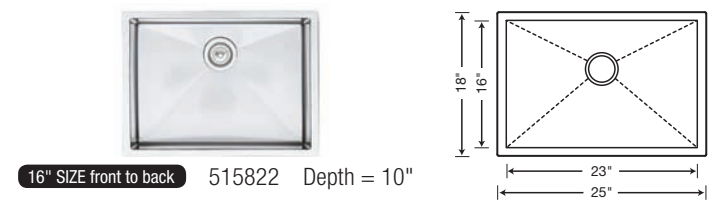

16" SIZE front to back 515823 Depth = 10"

CUSTOM ACCESSORIES

PRECISION™ R10 SUPER SINGLE BOWL

513686 Depth = 10"

CUSTOM ACCESSORIES

PRECISION™ 16" R10 SINGLE BOWL

16" SIZE front to back 515822 Depth = 10"

CUSTOM ACCESSORIES