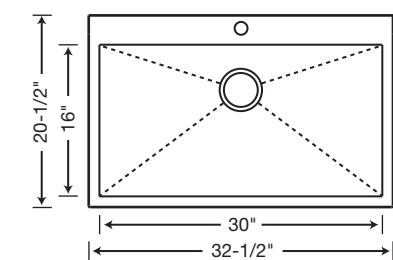

LIMITED LIFETIME WARRANTY