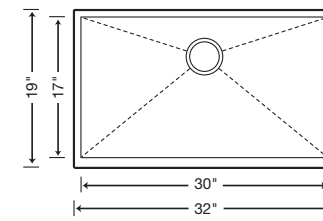

516199 Depth = 10"

CUSTOM ACCESSORIES

516271
 Stainless Steel
 Grid

224387
 Stainless Steel
 Colander

224390
 Glass Cutting
 Board

516193 Depth = 10"

SUPER SINGLE BOWL

513439 Depth = 10"
 Apron Dimensions: 32" L x 1-3/16" W x 9" H