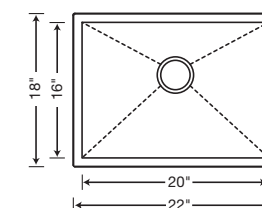

LIMITED LIFETIME WARRANTY

PRECISION™ R0 SUPER SINGLE BOWL

512747 Depth = 10"

CUSTOM ACCESSORY

PRECISION™ 16" R0 LARGE SINGLE BOWL

16" SIZE front to back 516209 Depth = 10"

CUSTOM ACCESSORIES

PRECISION™ 16" R0 MEDIUM BOWL (Horizontal orientation)

16" SIZE front to back 512746 Depth = 10"

CUSTOM ACCESSORIES

PRECISION™ 16" R0 MEDIUM BOWL

16" SIZE front to back 516208 Depth = 10"

CUSTOM ACCESSORIES

PRECISION™ 16" R0 SMALL SINGLE BOWL

16" SIZE front to back 516210 Depth = 10"