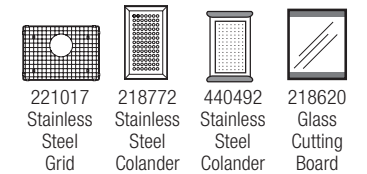

CUSTOM ACCESSORIES