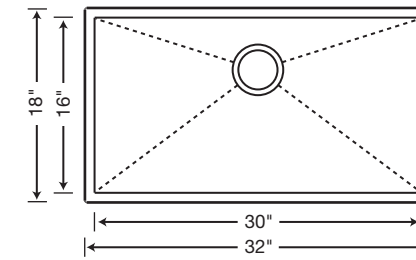

CUSTOM ACCESSORIES