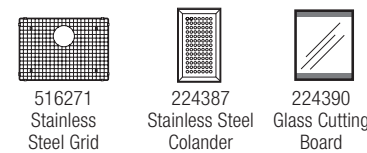

CUSTOM ACCESSORIES