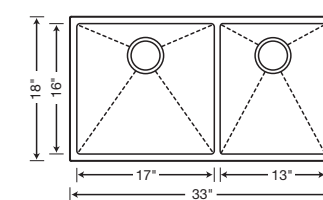

16" SIZE front to back R10 516220 Depth = 10"/10"

CUSTOM ACCESSORIES

PRECISION 16" R10

16" SIZE front to back R10 516219 Depth = 10"/10"

CUSTOM ACCESSORIES

PRECISION 16" R10 TRIPLE BOWL

16" SIZE front to back 516214 Depth = 10"/8"/10"

16" SIZE front to back 516217 Depth = 10"/10"

CUSTOM ACCESSORIES

16" SIZE front to back 515824 Depth = 10"/10"

CUSTOM ACCESSORIES

LIMITED LIFETIME WARRANTY

PRECISION™ 16" designs maximize the sink's functionality while protecting the integrity of your precious stone countertops.