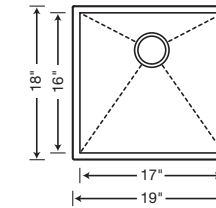

PRECISION™ 16" R0 SUPER SINGLE BOWL

16" SIZE front to back 515820 Depth = 10"

CUSTOM ACCESSORIES

PRECISION™ 16" R0 SINGLE BOWL

16" SIZE front to back 515819 Depth = 10"

CUSTOM ACCESSORIES

PRECISION™ 16" designs maximize the sink's functionality while protecting the integrity of your precious stone countertops.

LIMITED LIFETIME WARRANTY

PRECISION™ R0 SUPER SINGLE BOWL

512747 Depth = 10"

CUSTOM ACCESSORY

PRECISION™ 16" R0 LARGE SINGLE BOWL

16" SIZE front to back 516209 Depth = 10"

CUSTOM ACCESSORIES

PRECISION™ 16" R0 MEDIUM BOWL (Horizontal orientation)

16" SIZE front to back 512746 Depth = 10"

CUSTOM ACCESSORIES

PRECISION™ 16" R0 MEDIUM BOWL

16" SIZE front to back 516208 Depth = 10"

CUSTOM ACCESSORIES

PRECISION™ 16" R0 SMALL SINGLE BOWL

16" SIZE front to back 516210 Depth = 10"