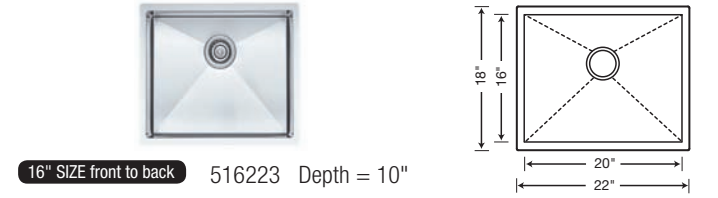

16" SIZE front to back 516223 Depth = 10"

CUSTOM ACCESSORIES

PRECISION™ 16" R10 MEDIUM SINGLE BOWL