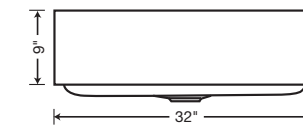

APRON FRONT

CUSTOM ACCESSORIES

LIMITED LIFETIME WARRANTY