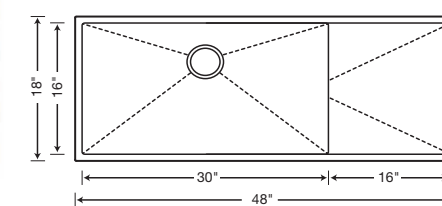

16" SIZE front to back 516216 Depth = 10"

CUSTOM ACCESSORIES

16" SIZE front to back 516215 Depth = 10"

CUSTOM ACCESSORIES

PRECISION™ 16" designs maximize the sink's functionality while protecting the integrity of your precious stone countertops.