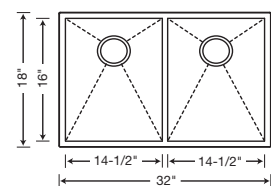

**20" SINGLE
BOWL DROP-IN**

519842 Depth = 8-1/4"

CUSTOM ACCESSORIES

231175
Stainless Steel
Grid

**26" LARGE SINGLE
BOWL DROP-IN**

519594 Depth = 10"

CUSTOM ACCESSORIES

231167
Stainless Steel
Grid

16" SIZE front to back R10 516220 Depth = 10"/10"

CUSTOM ACCESSORIES

PRECISION 16" R10

16" SIZE front to back R10 516219 Depth = 10"/10"

CUSTOM ACCESSORIES

PRECISION 16" R10 TRIPLE BOWL

16" SIZE front to back 516214 Depth = 10"/8"/10"