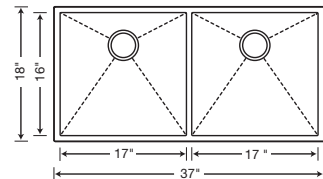

**20" SINGLE
BOWL DROP-IN**

519842 Depth = 8-1/4"

CUSTOM ACCESSORIES

231175
Stainless Steel
Grid

**26" LARGE SINGLE
BOWL DROP-IN**

519594 Depth = 10"

CUSTOM ACCESSORIES

231167
Stainless Steel
Grid

16" SIZE front to back R10 516220 Depth = 10"/10"

CUSTOM ACCESSORIES

PRECISION 16" R10

16" SIZE front to back R10 516219 Depth = 10"/10"

CUSTOM ACCESSORIES

PRECISION 16" R10 TRIPLE BOWL

16" SIZE front to back 516214 Depth = 10"/8"/10"