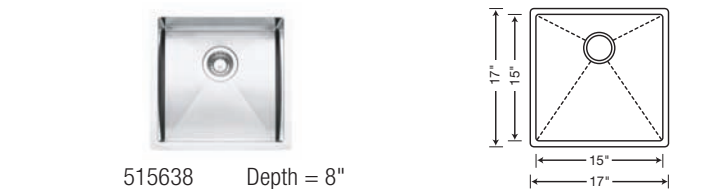

16" SIZE front to back 516225 Depth = 10"

PRECISION™ R10 BAR SINK

515638 Depth = 8"

CUSTOM ACCESSORY