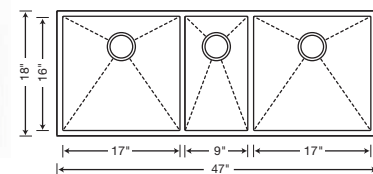

16" SIZE front to back R10 516220 Depth = 10"/10"

CUSTOM ACCESSORIES

PRECISION 16" R10

16" SIZE front to back R10 516219 Depth = 10"/10"

CUSTOM ACCESSORIES

PRECISION 16" R10 TRIPLE BOWL

16" SIZE front to back 516214 Depth = 10"/8"/10"